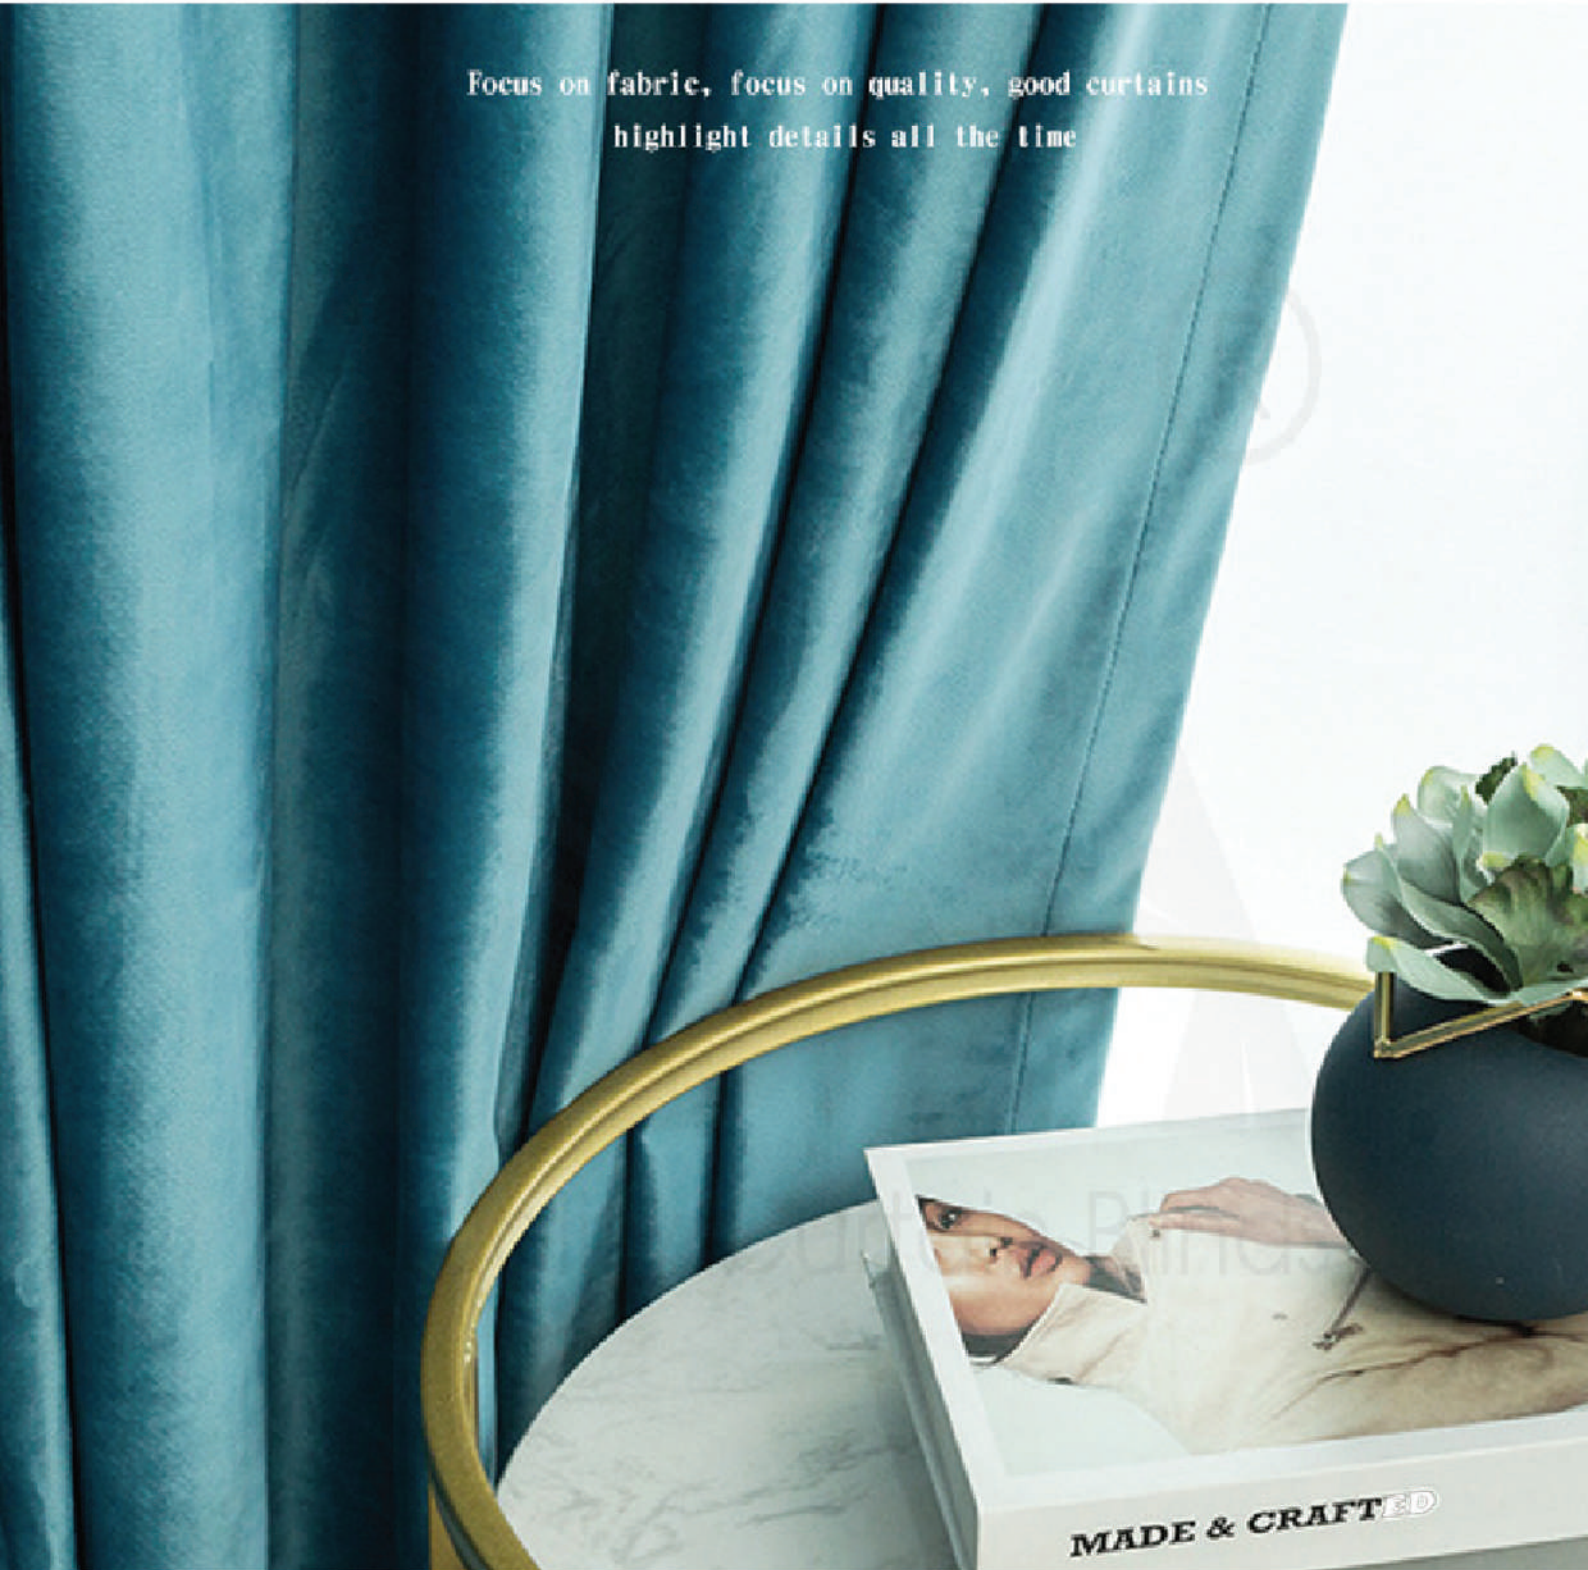

The Chic Velvet

remcuabinhan.com

CALL US NOW!

0933 621 293
0975 043 799

COLLECTION

The Chic Velvet

remcuabinhan.com

Focus on fabric, focus on quality, good curtains
highlight details all the time