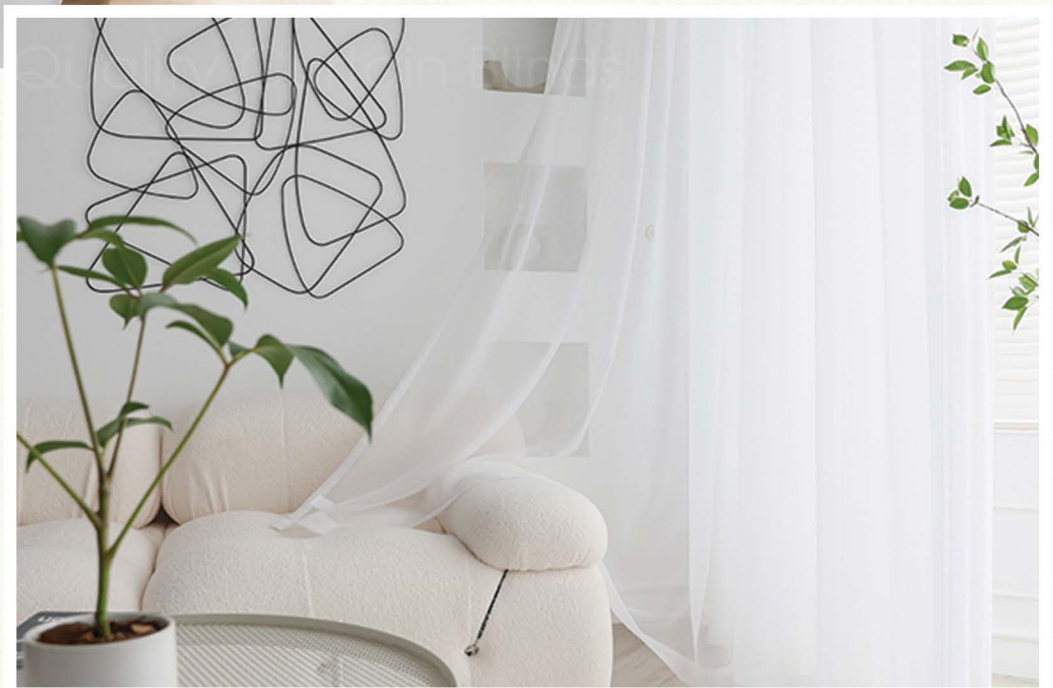

High end natural curtain