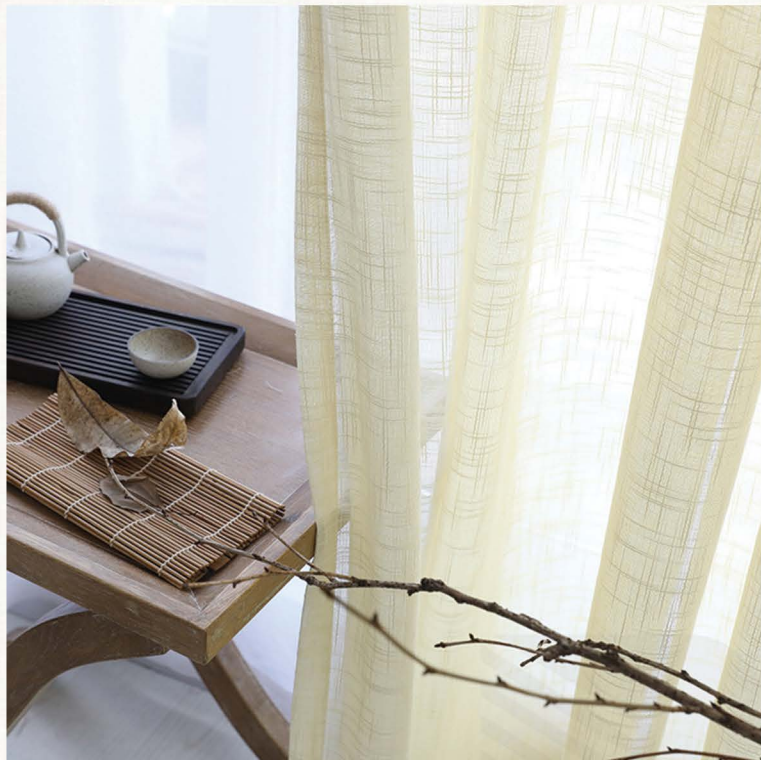

BÌNH AN CTY RÈM CỬA HOME DECOR

www.remcuabinhan.com | sales@binhanhometex.com

Thick Sheer Curtain

VS81

High end natural curtain

BÌNH AN CTY RÈM CỬA HOME DECOR

www.remcuabinhan.com | sales@binhanhometex.com

Thick Sheer Curtain