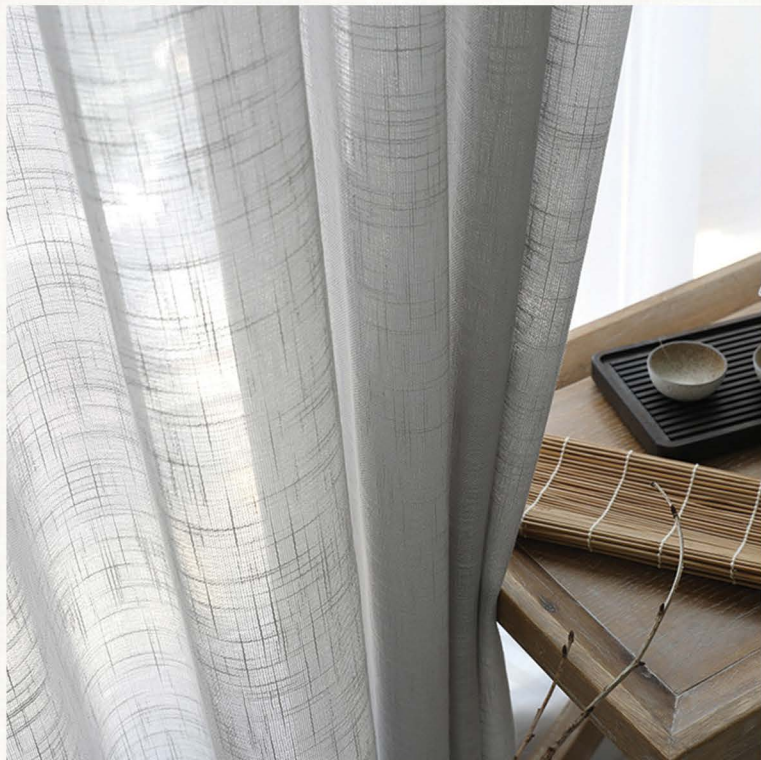

SCAN ME

BÌNH AN CTY RÈM CỬA HOME DECOR

www.remcuabinhan.com | sales@binhanhometex.com

Thick Sheer Curtain

VS81