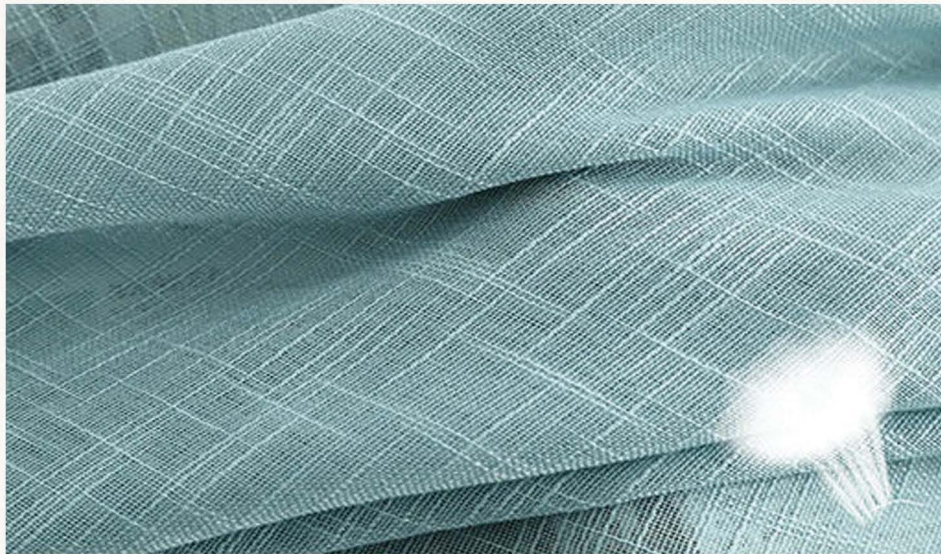

BÌNH AN CTY RÈM CỬA HOME DECOR

www.remcuabinhan.com | sales@binhanhometex.com

Thick Sheer Curtain

VS81