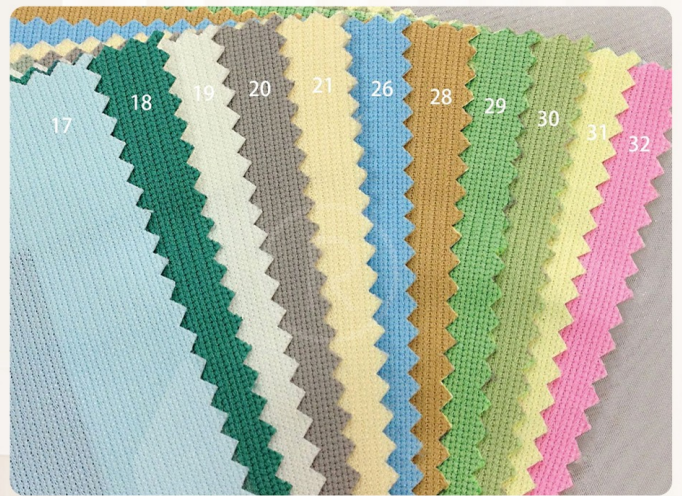

Kháng khuẩn - ngăn riêng tư
Chuyên nghiệp - chuẩn y tế

MEDICAL, HOSPITAL, CLINIC CURTAIN

www.remcuabinhan.com | sales@binhanhometex.com

Medical
Curtain for hospital

COLOR CHART

MEDICAL, HOSPITAL, CLINIC CURTAIN