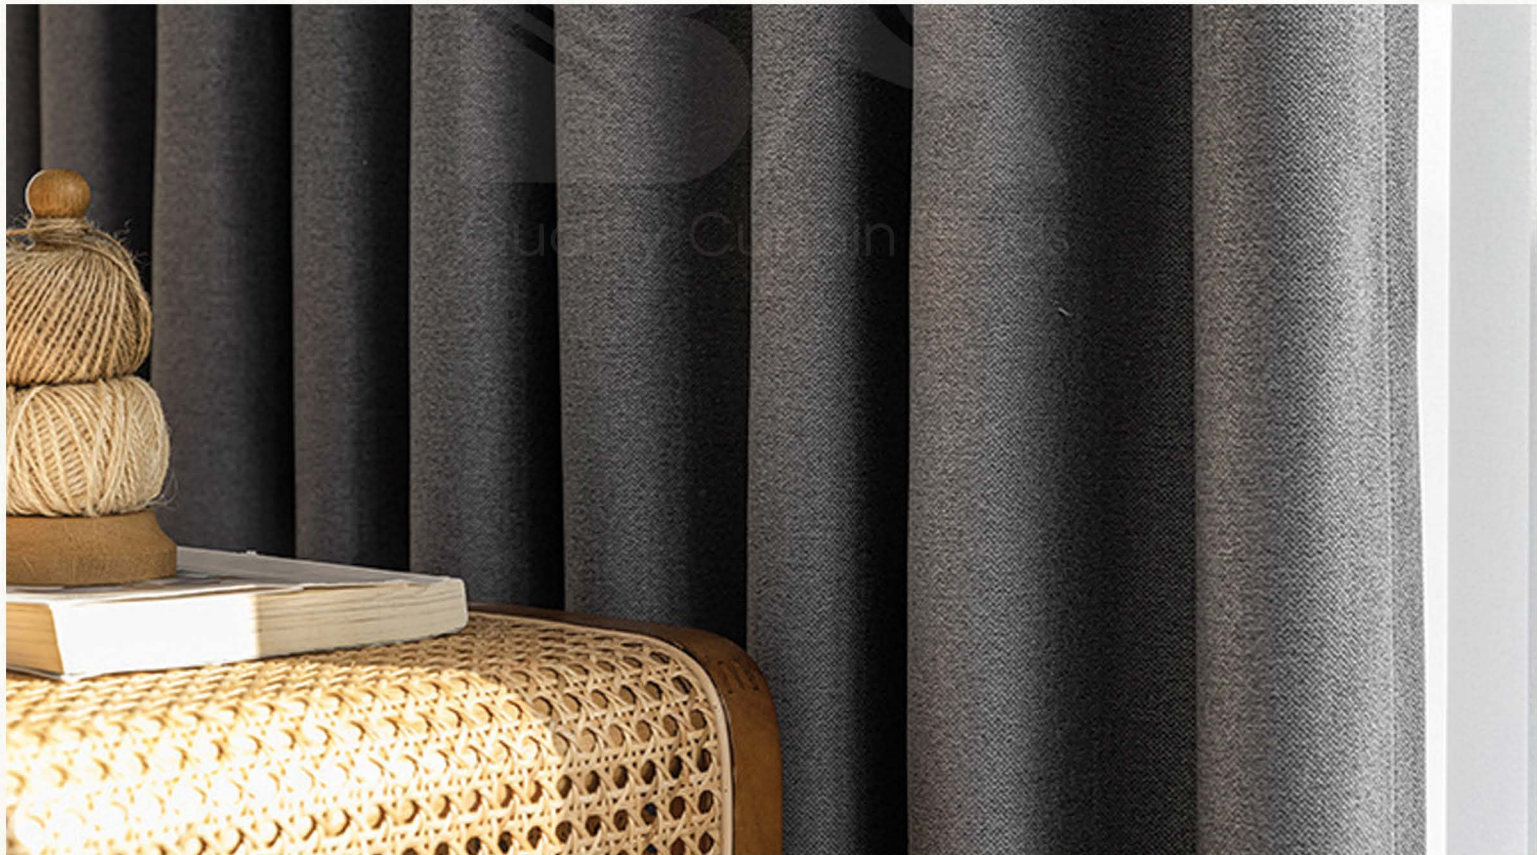

BÌNH AN CTY RÈM CỬA HOME DECOR

www.remcuabinhan.com | sales@binhanhometex.com

Maya Collection - Natural Style

High end natural curtain