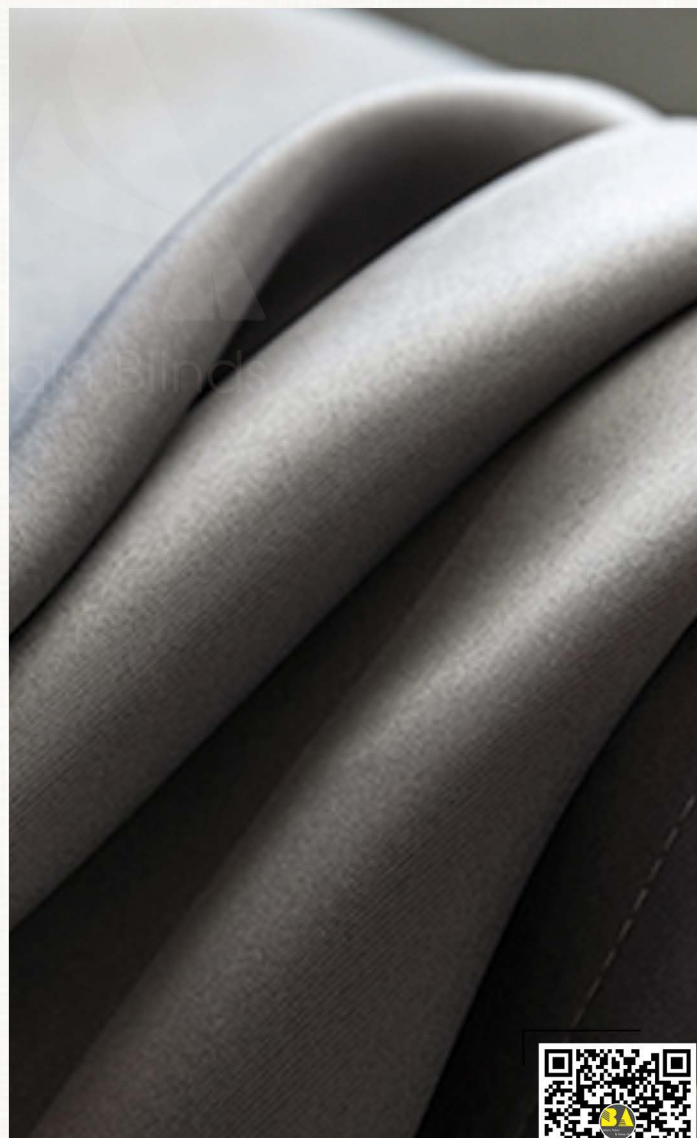

SCAN ME

BÌNH AN CTY RÈM CỬA HOME DECOR

www.remcuabinhan.com | sales@binhanhometex.com

Silk Emulation

High end natural curtain