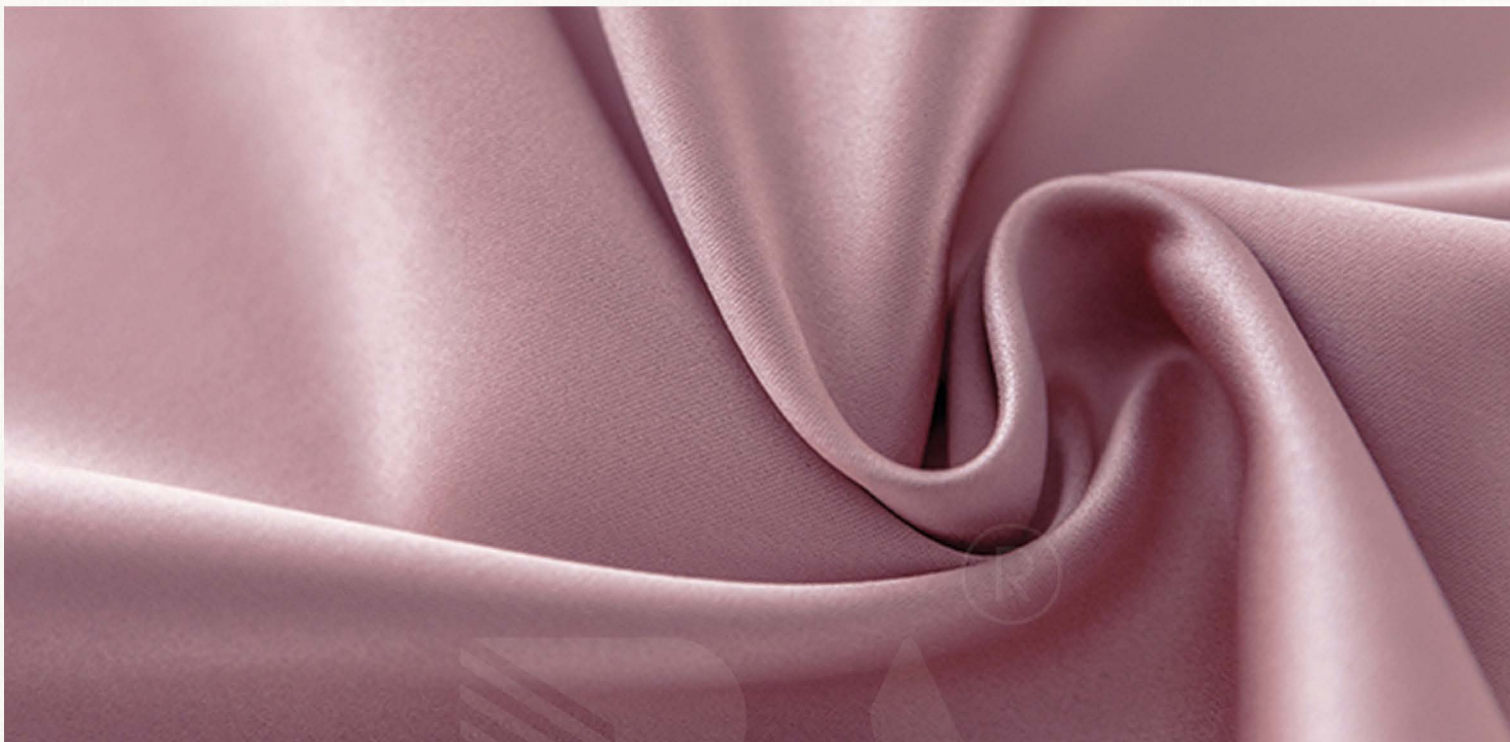

SCAN ME

BÌNH AN CTY RÈM CỬA HOME DECOR

www.remcuabinhan.com | sales@binhanhometex.com

Silk Emulation

High end natural curtain