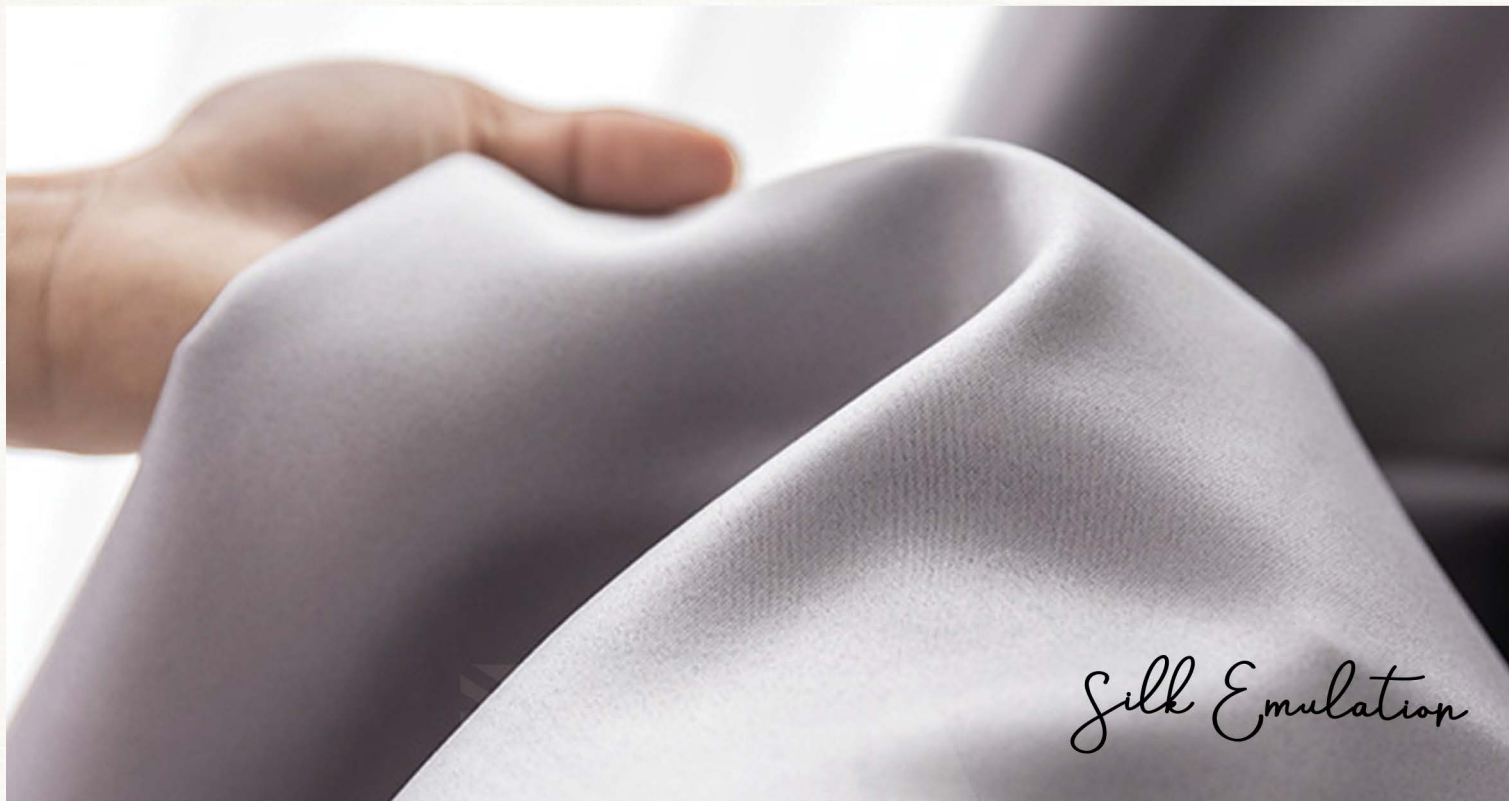

SCAN ME

BÌNH AN CTY RÈM CỬA HOME DECOR

www.remcuabinhan.com | sales@binhanhometex.com

High end natural curtain