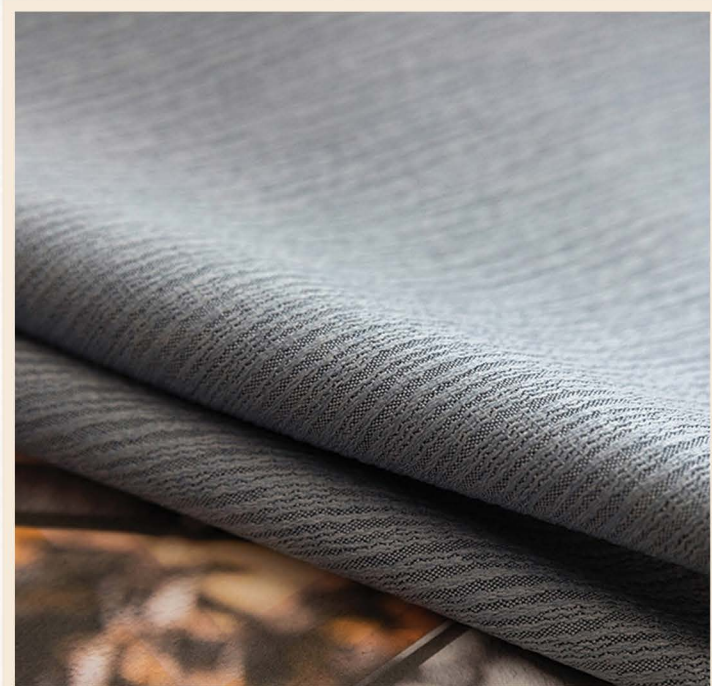

SCAN ME

BÌNH AN CTY RÈM CỬA HOME DECOR

www.remcuabinhan.com | sales@binhanhometex.com

IV Series

High end natural curtain