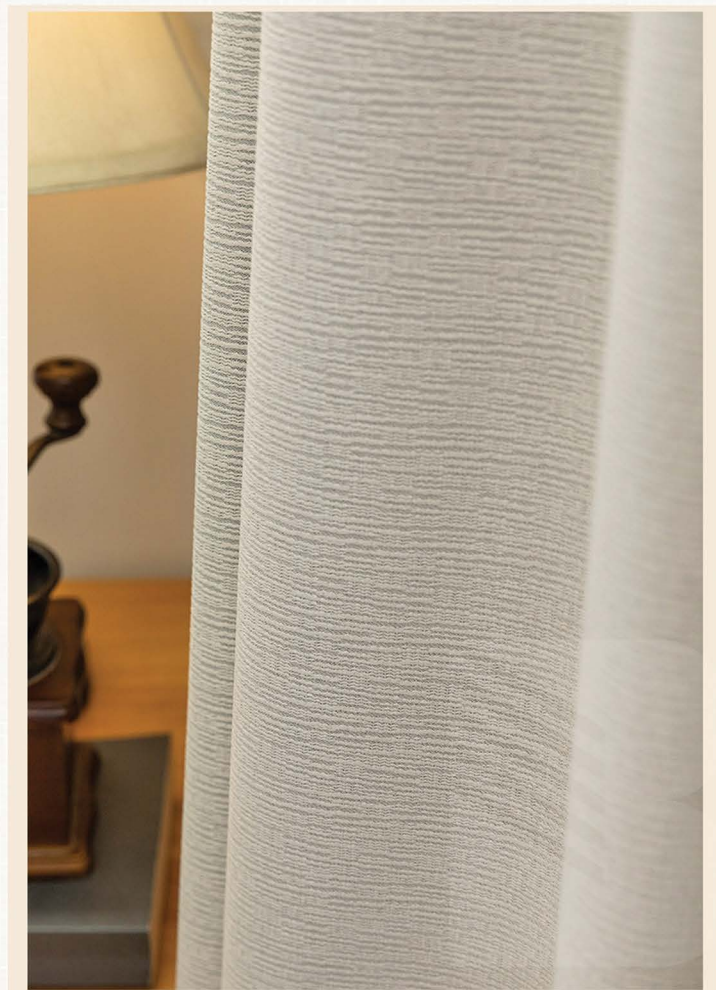

BÌNH AN CTY RÈM CỬA HOME DECOR

www.remcuabinhan.com | sales@binhanhometex.com

IV Series

High end natural curtain