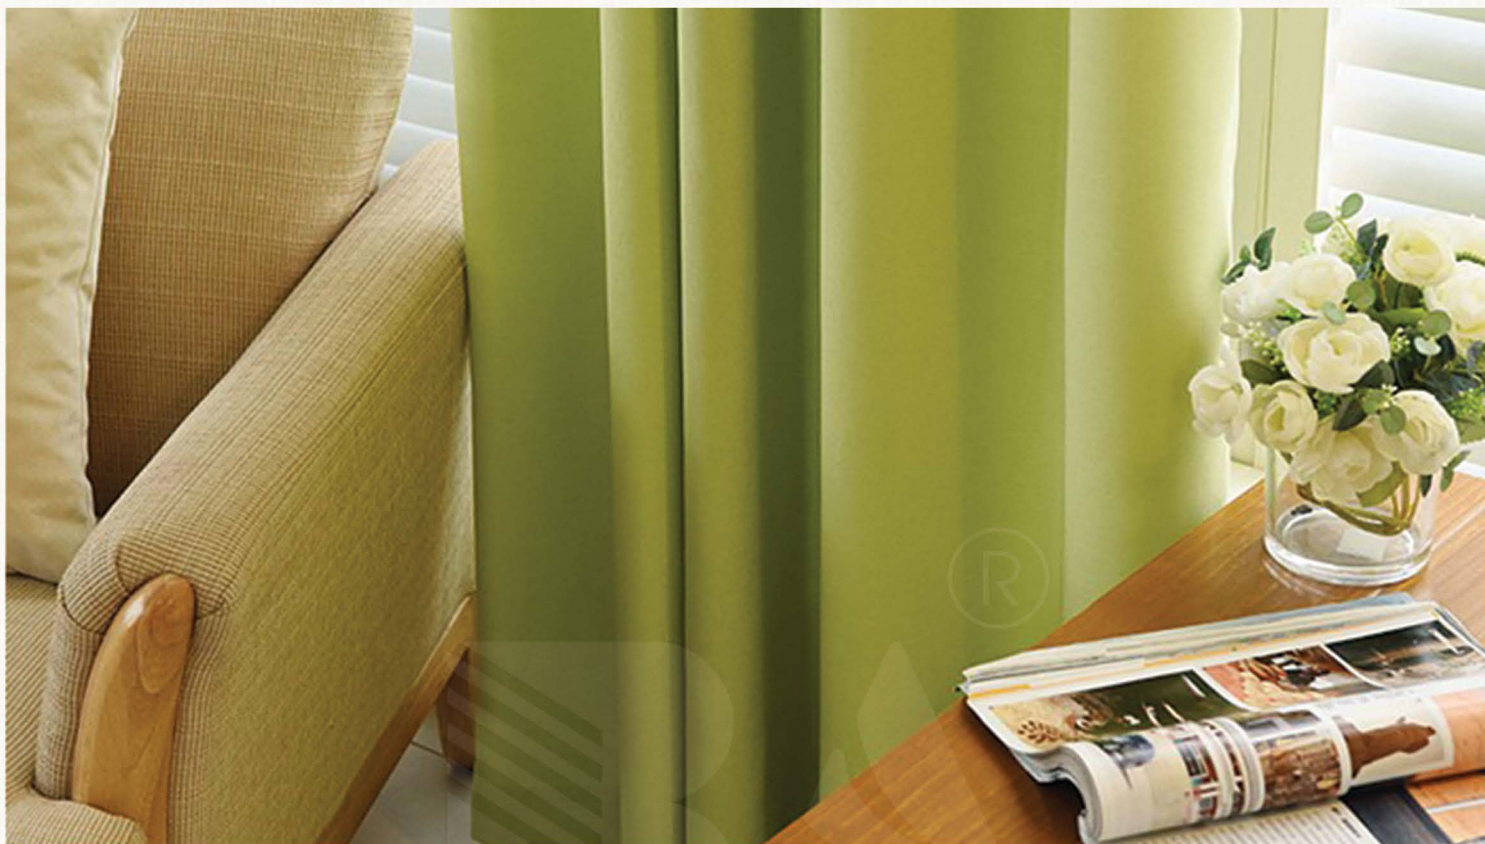

BÌNH AN CTY RÈM CỬA HOME DECOR

www.remcuabinhan.com | sales@binhanhometex.com