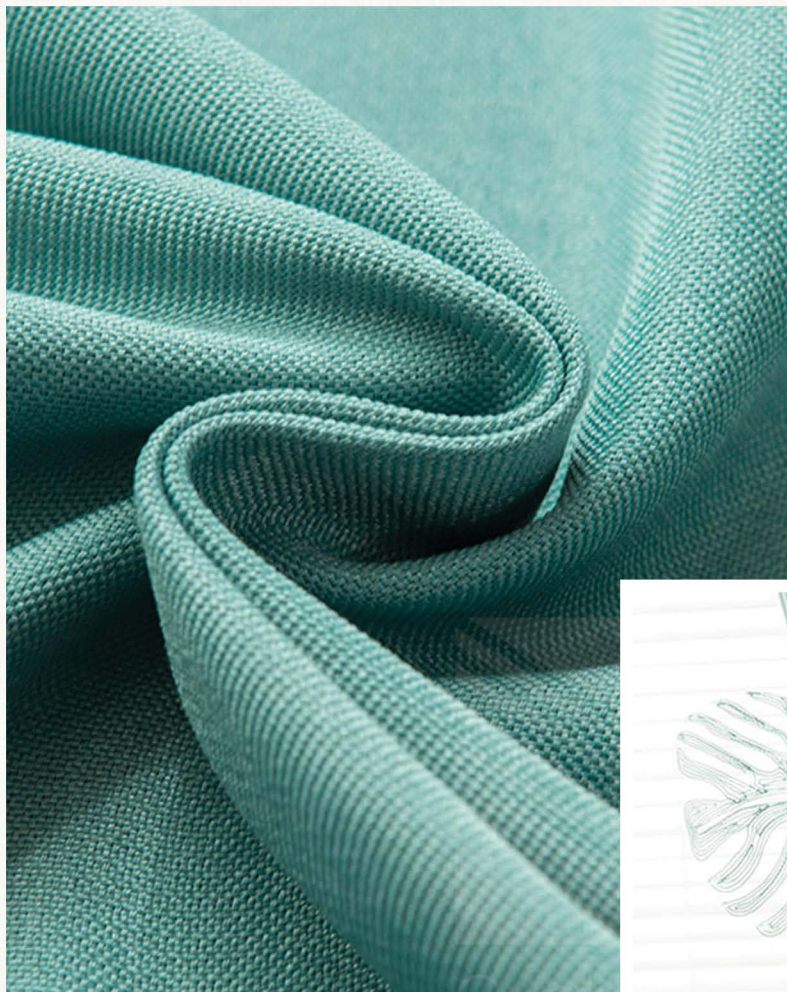

SCAN ME

BÌNH AN CTY RÈM CỬA HOME DECOR

www.remcuabinhan.com | sales@binhanhometex.com

Turquoise

The Minimal
High end natural curtain