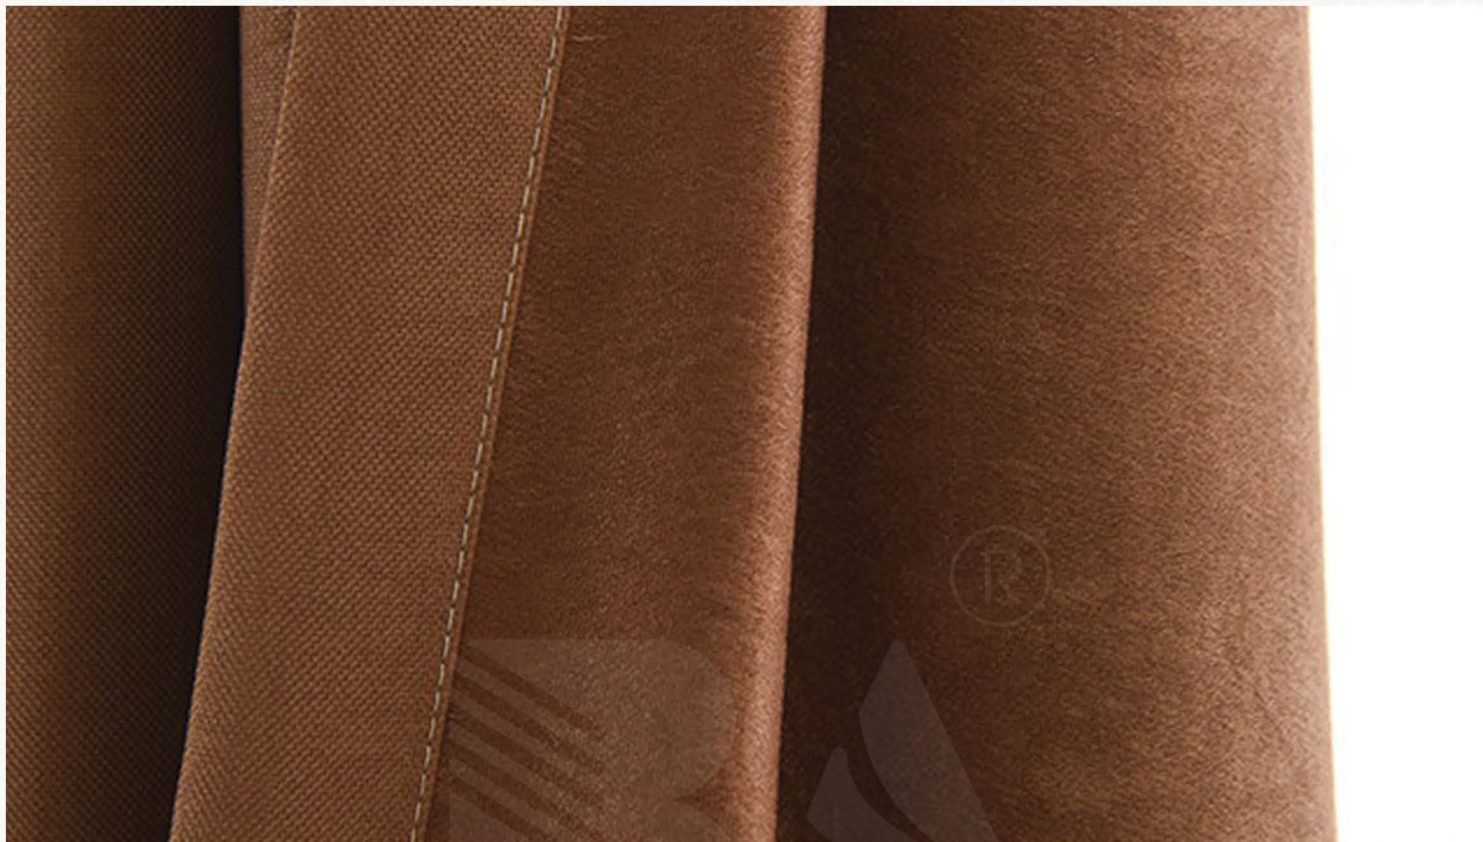

Light Beige

The Minimal
High end natural curtain

SCAN ME

BÌNH AN CTY RÈM CỬA HOME DECOR

www.remcuabinhan.com | sales@binhanhometex.com

Chocolate

The Minimal
High end natural curtain

BÌNH AN CTY RÈM CỬA HOME DECOR