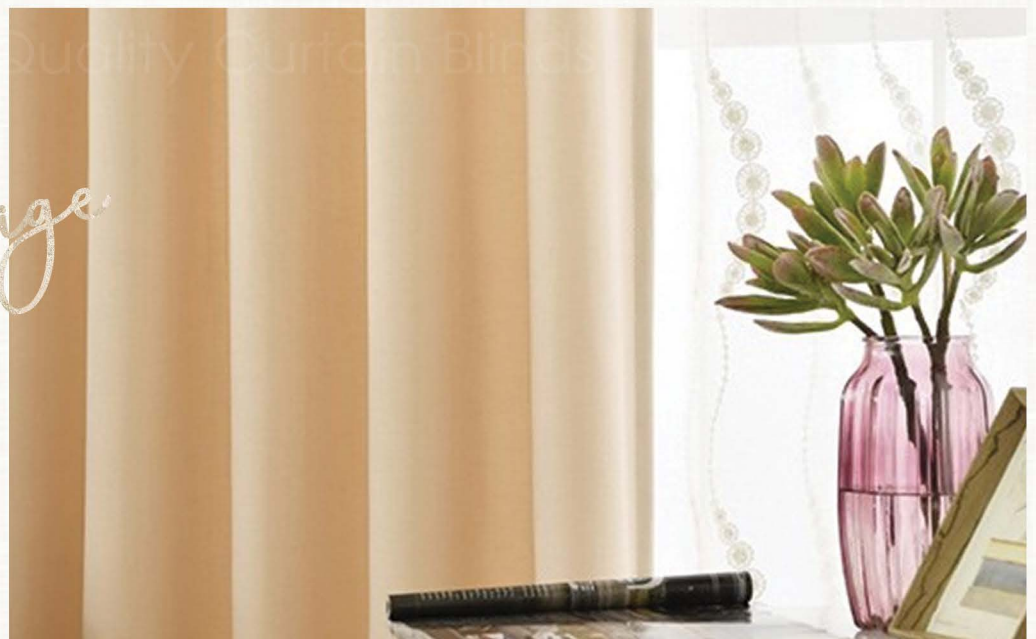

Light Beige