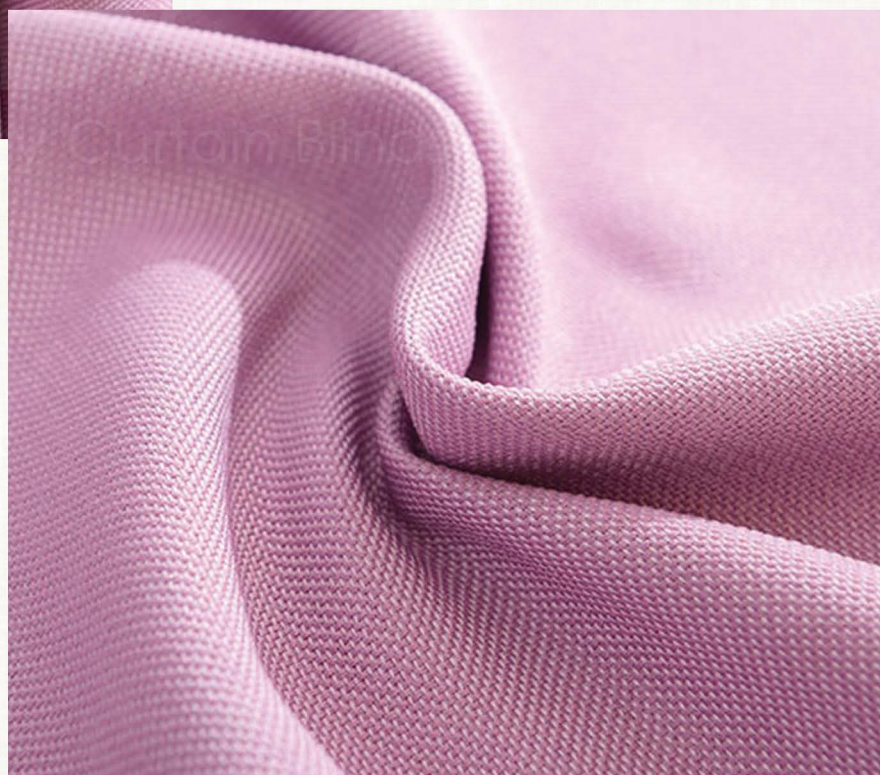

The Minimal
High end natural curtain