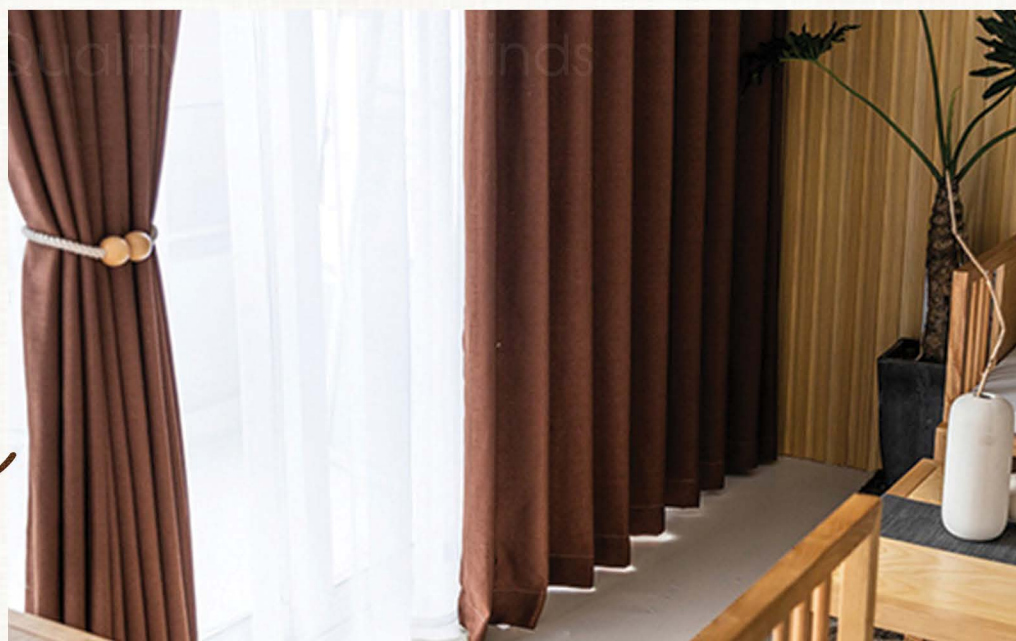

BÌNH AN CTY RÈM CỬA HOME DECOR

www.remcuabinhan.com | sales@binhanhometex.com

SCAN ME

Dark
Brown

The Minimal
High end natural curtain