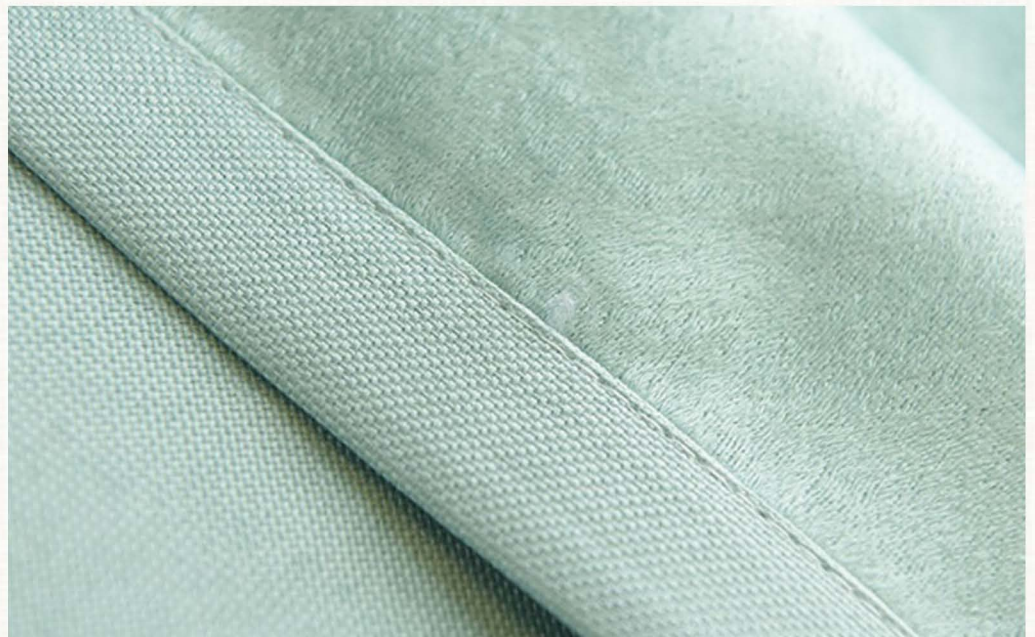

SCAN ME

BÌNH AN CTY RÈM CỬA HOME DECOR

www.remcuabinhan.com | sales@binhanhometex.com

Turquoise

The Minimal

High end natural curtain