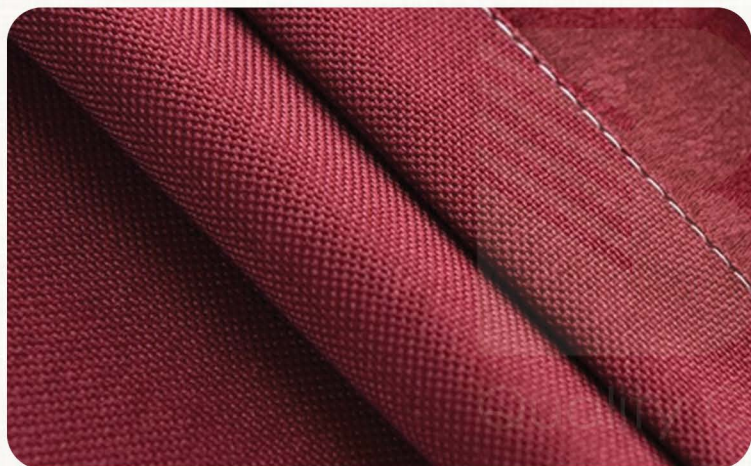

BÌNH AN CTY RÈM CỬA HOME DECOR

www.remcuabinhan.com | sales@binhanhometex.com

The Minimal
High end natural curtain