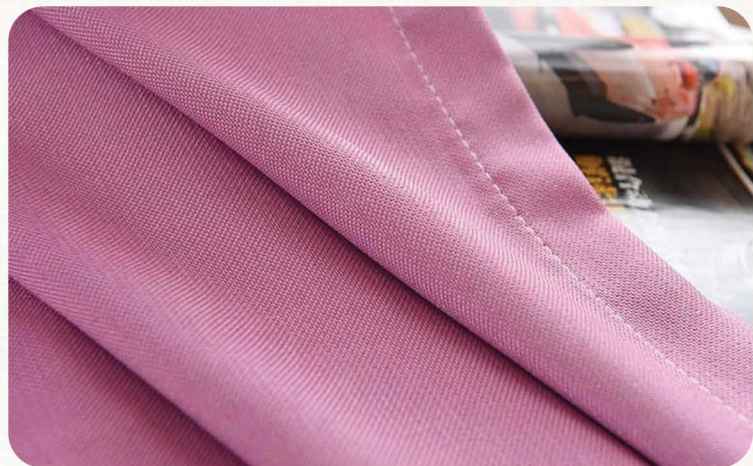

The Minimal
High end natural curtain

SCAN ME

BÌNH AN CTY RÈM CỬA HOME DECOR

www.remcuabinhan.com | sales@binhanhometex.com

*Innocent
white*

The Minimal
High end natural curtain

BÌNH AN CTY RÈM CỬA HOME DECOR