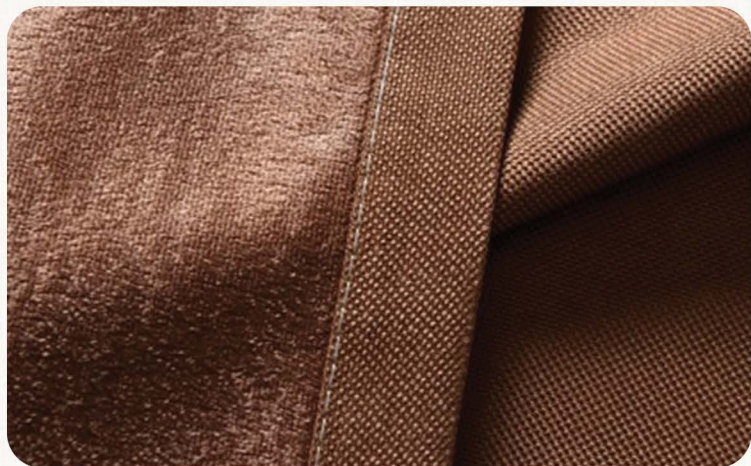

BÌNH AN CTY RÈM CỬA HOME DECOR

www.remcuabinhan.com | sales@binhanhometex.com

The Minimal
High end natural curtain