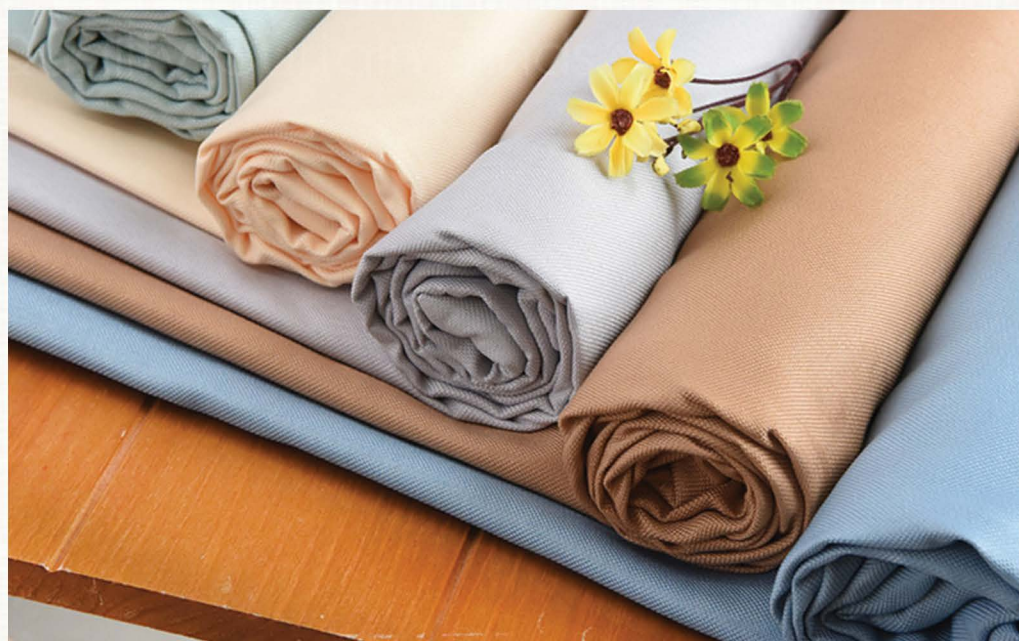

SCAN ME

BÌNH AN CTY RÈM CỬA HOME DECOR

www.remcuabinhan.com | sales@binhanhometex.com

The Minimal

High end natural curtain

BÌNH AN CTY RÈM CỬA HOME DECOR

www.remcuabinhan.com | sales@binhanhometex.com

SCAN ME