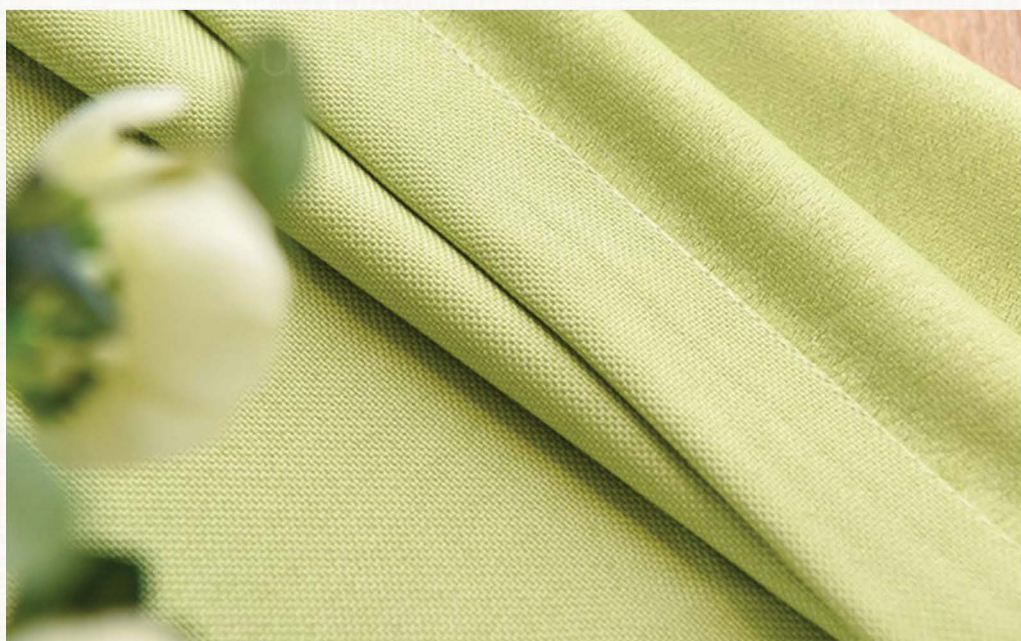

BÌNH AN CTY RÈM CỬA HOME DECOR

www.remcuabinhan.com | sales@binhanhometex.com

Green

The Minimal
High end natural curtain