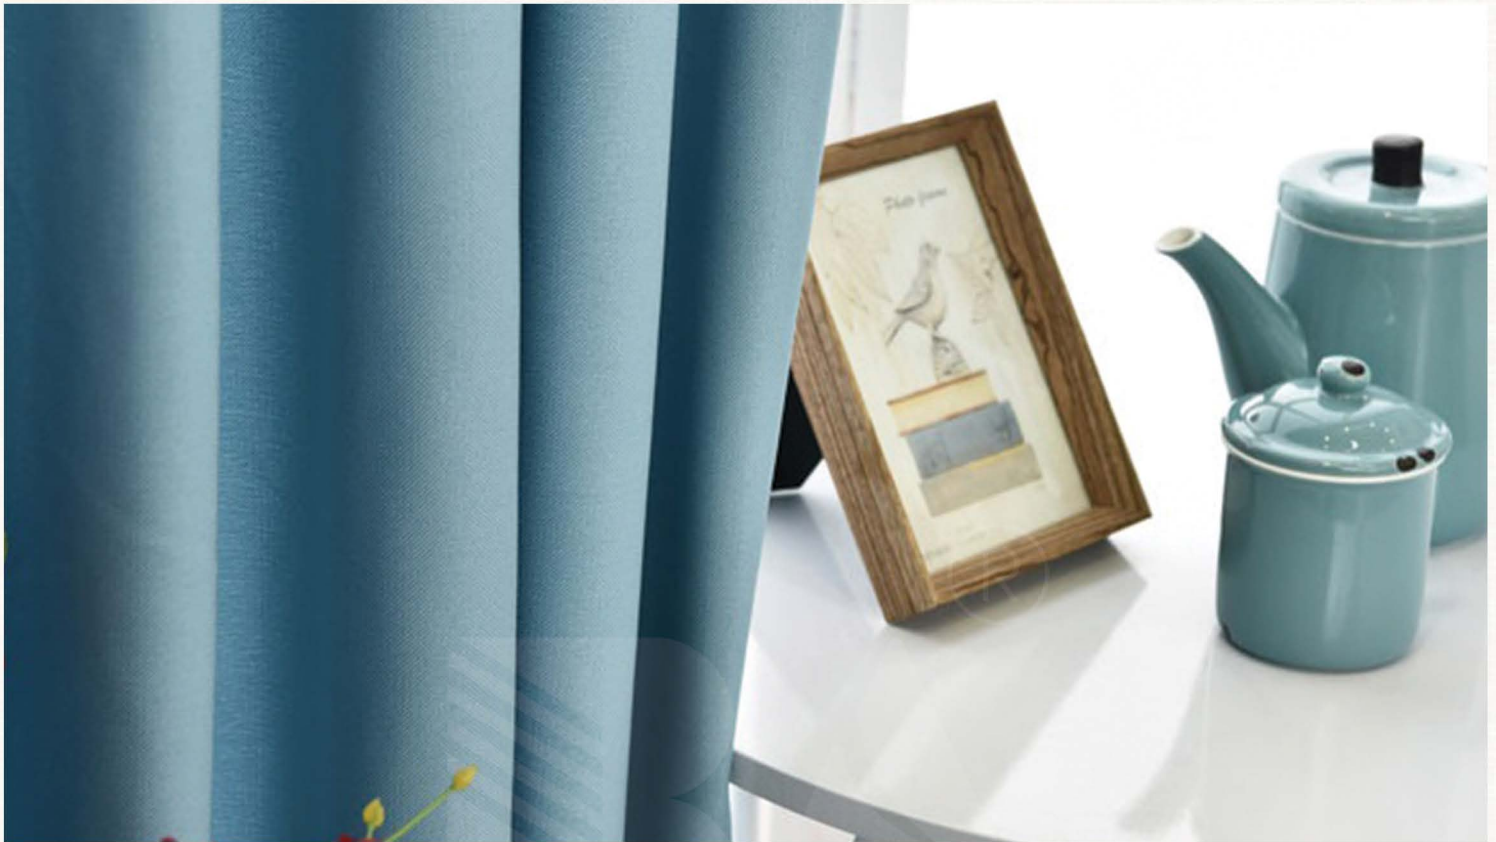

BÌNH AN CTY RÈM CỬA HOME DECOR

www.remcuabinhan.com | sales@binhanhometex.com