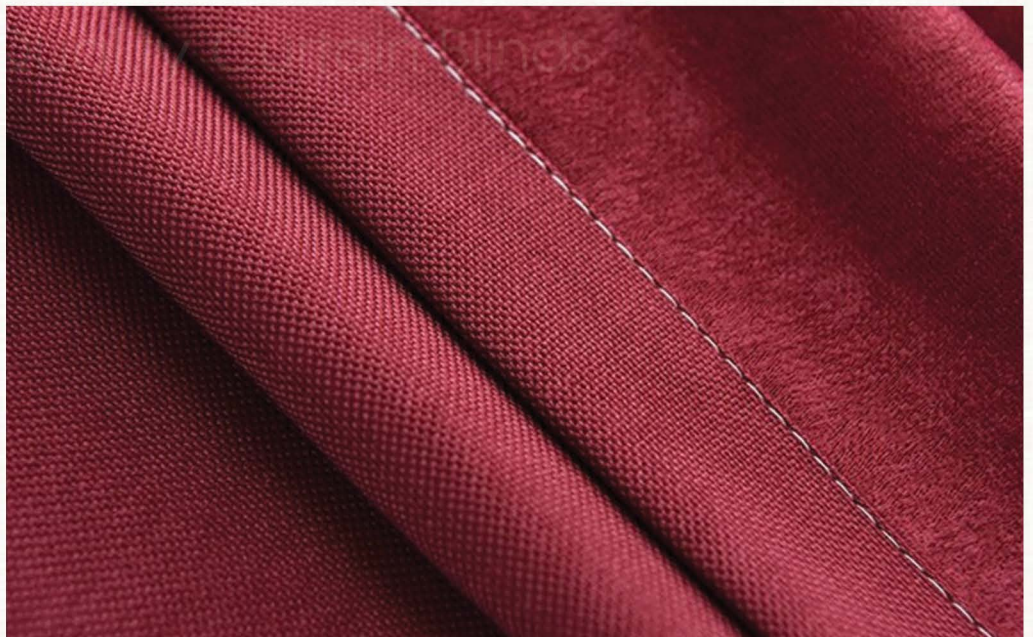

The Minimal
High end natural curtain

BÌNH AN CTY RÈM CỬA HOME DECOR

www.remcuabinhan.com | sales@binhanhometex.com

*Wine
Red*

The Minimal

High end natural curtain

SCAN ME

BÌNH AN CTY RÈM CỬA HOME DECOR