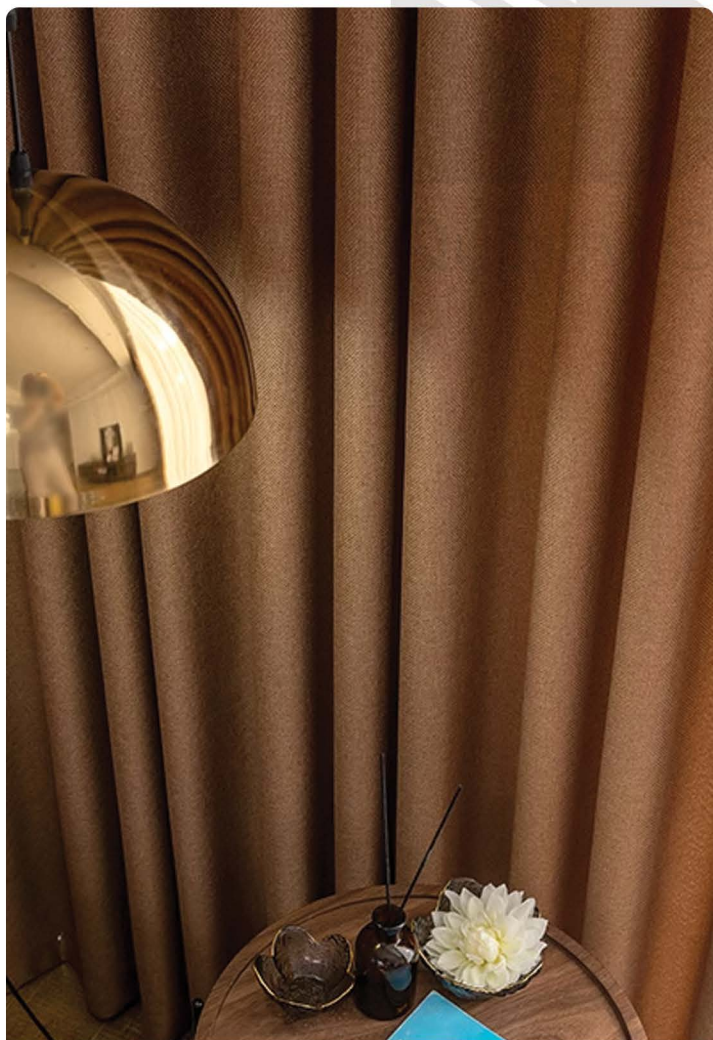

BÌNH AN CTY RÈM CỬA HOME DECOR

www.remcuabinhan.com | sales@binhanhometex.com

SCAN ME