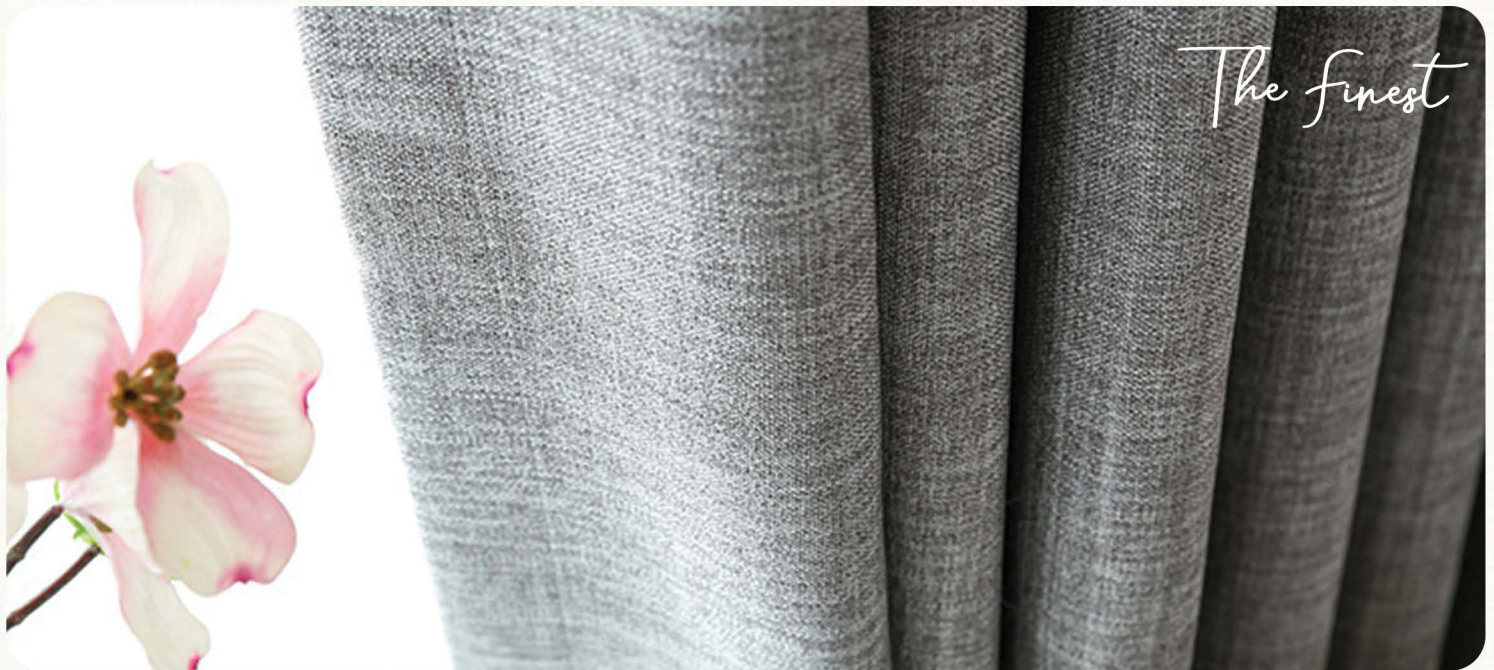

BÌNH AN CTY RÈM CỬA HOME DECOR

www.remcuabinhan.com | sales@binhanhometex.com

www.remcuabinhan.com 0933621293 zalo/viber 0975043799