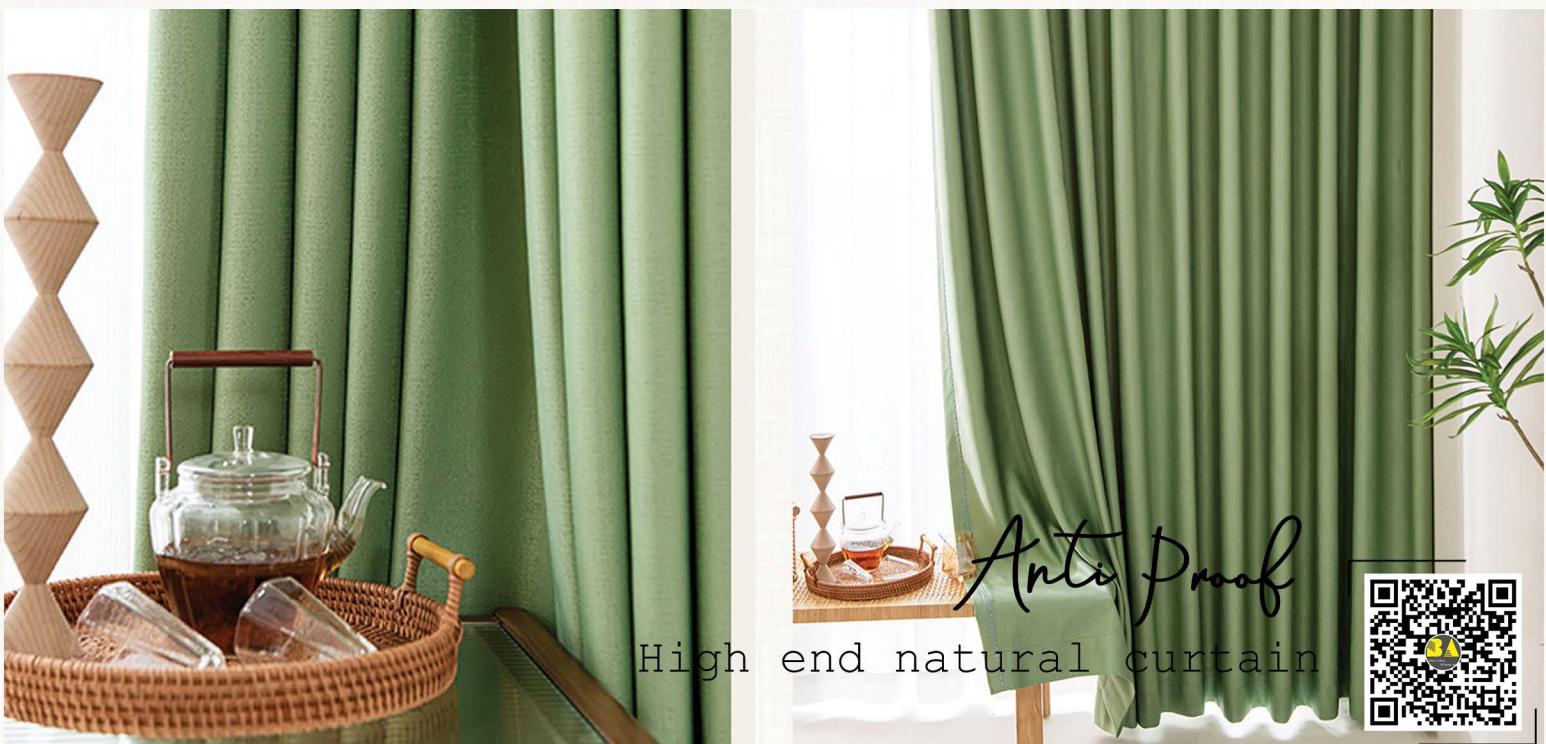

Anti Proof

High end natural curtain

BÌNH AN CTY RÈM CỬA HOME DECOR

www.remcuabinhan.com | sales@binhanhometex.com

SCAN ME

SCAN ME

BÌNH AN CTY RÈM CỬA HOME DECOR

www.remcuabinhan.com | sales@binhanhometex.com