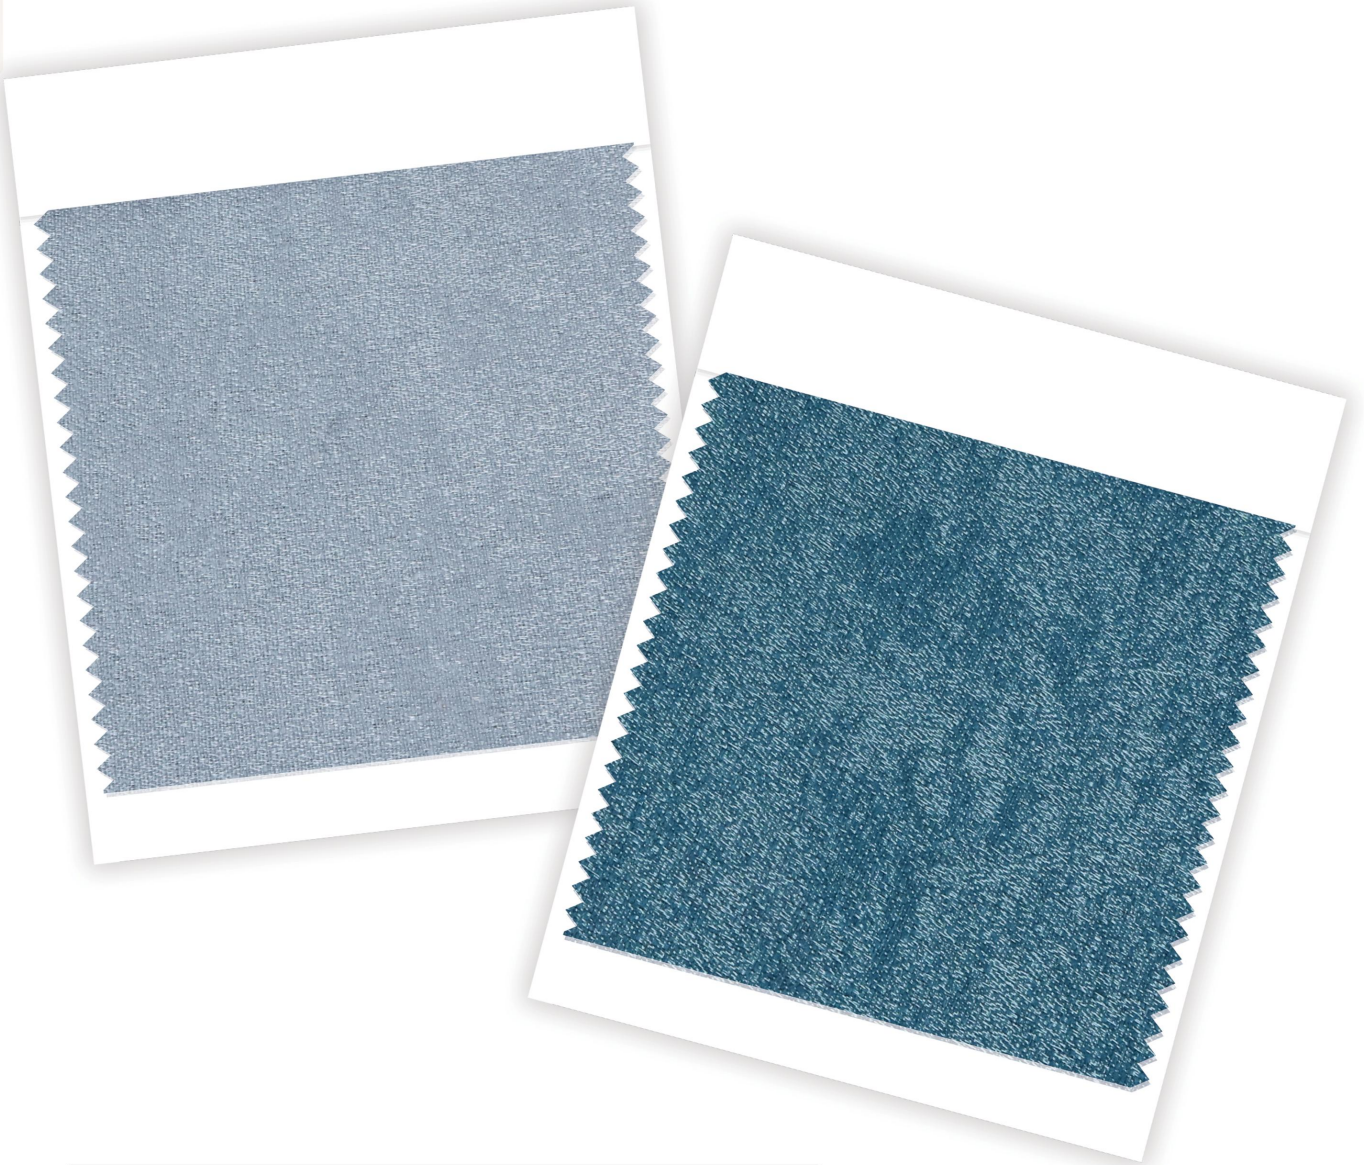

WWW.REMCUABINHAN.COM

Back Side

SCAN ME

BÌNH AN CTY RÈM CỬA HOME DECOR
www.remcuabinhan.com

LUXURY CURTAIN FABRIC
1250gram

full blackout - anti UV
safe for health

SCAN ME

BÌNH AN CTY RÈM CỬA HOME DECOR