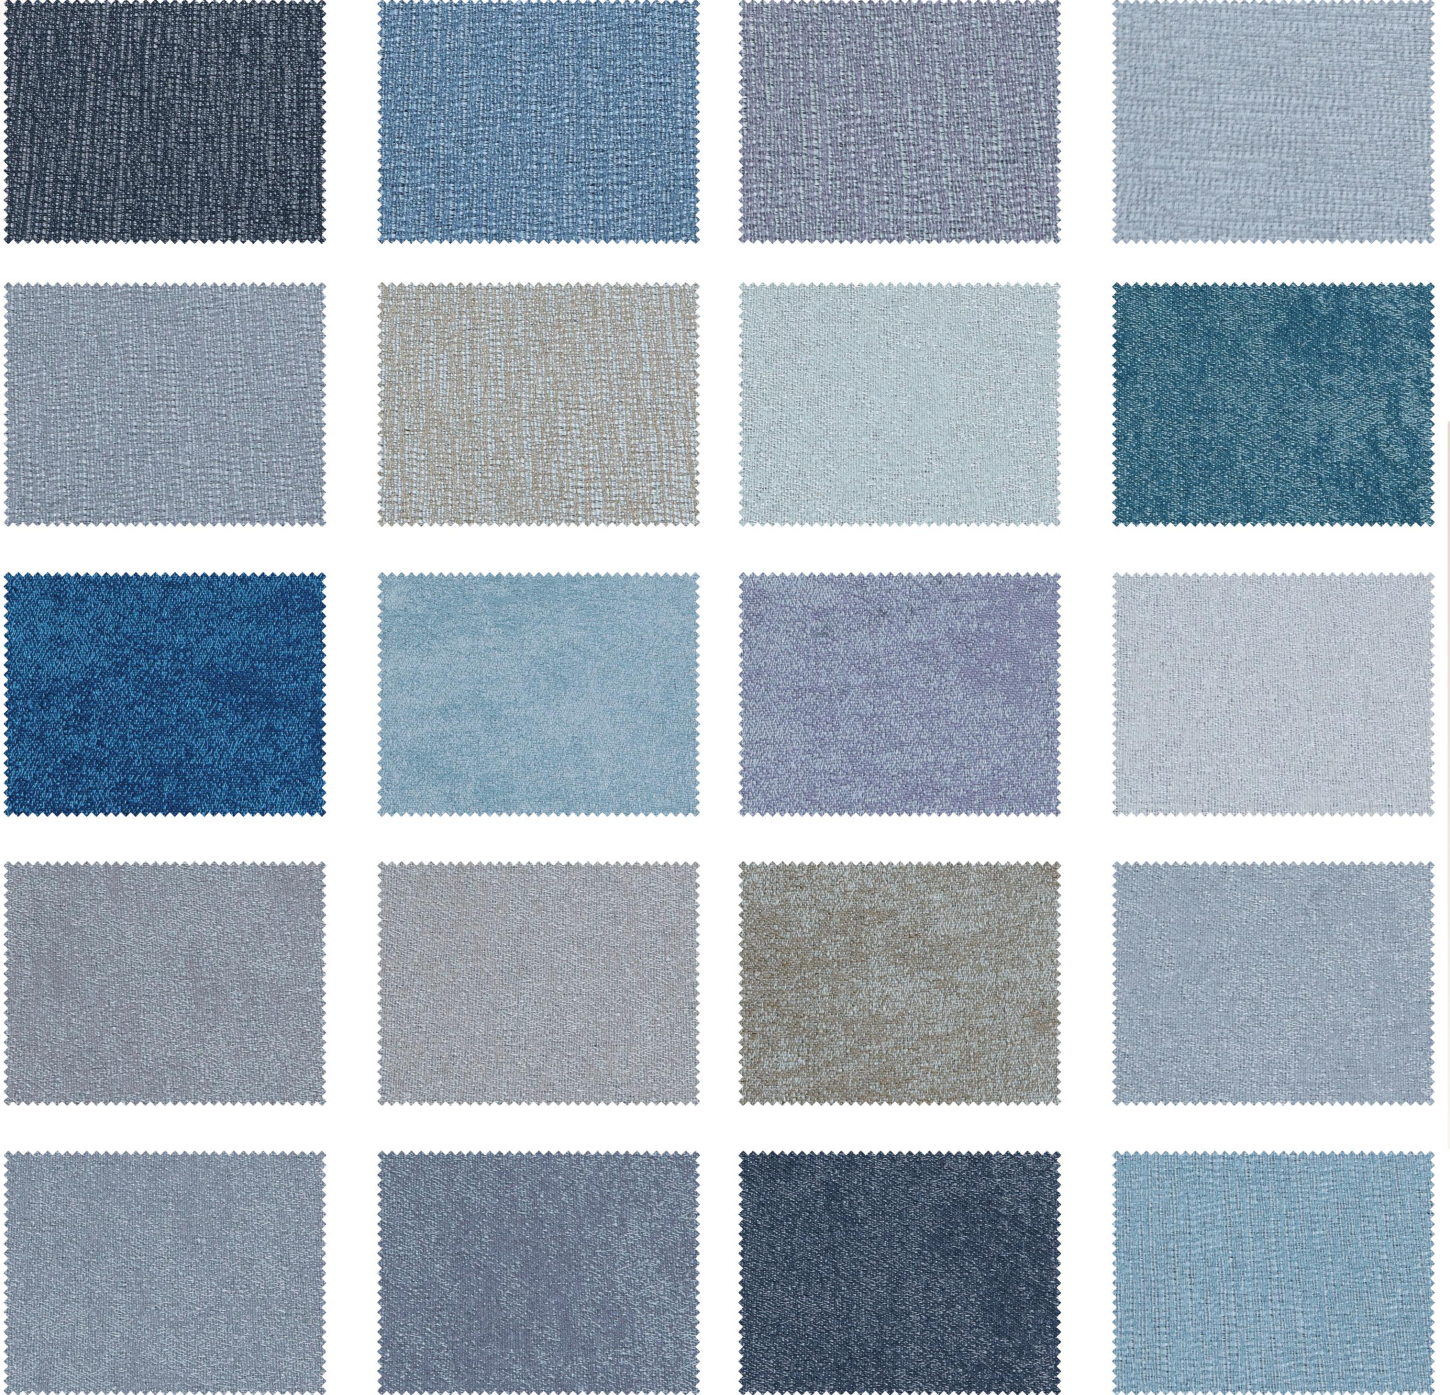

WWW.REMCUABINHAN.COM

Back Side

SCAN ME

BÌNH AN CTY RÈM CỬA HOME DECOR
www.remcuabinhan.com

LUXURY CURTAIN FABRIC
1250gram

full blackout - anti UV
safe for health

SCAN ME

BÌNH AN CTY RÈM CỬA HOME DECOR