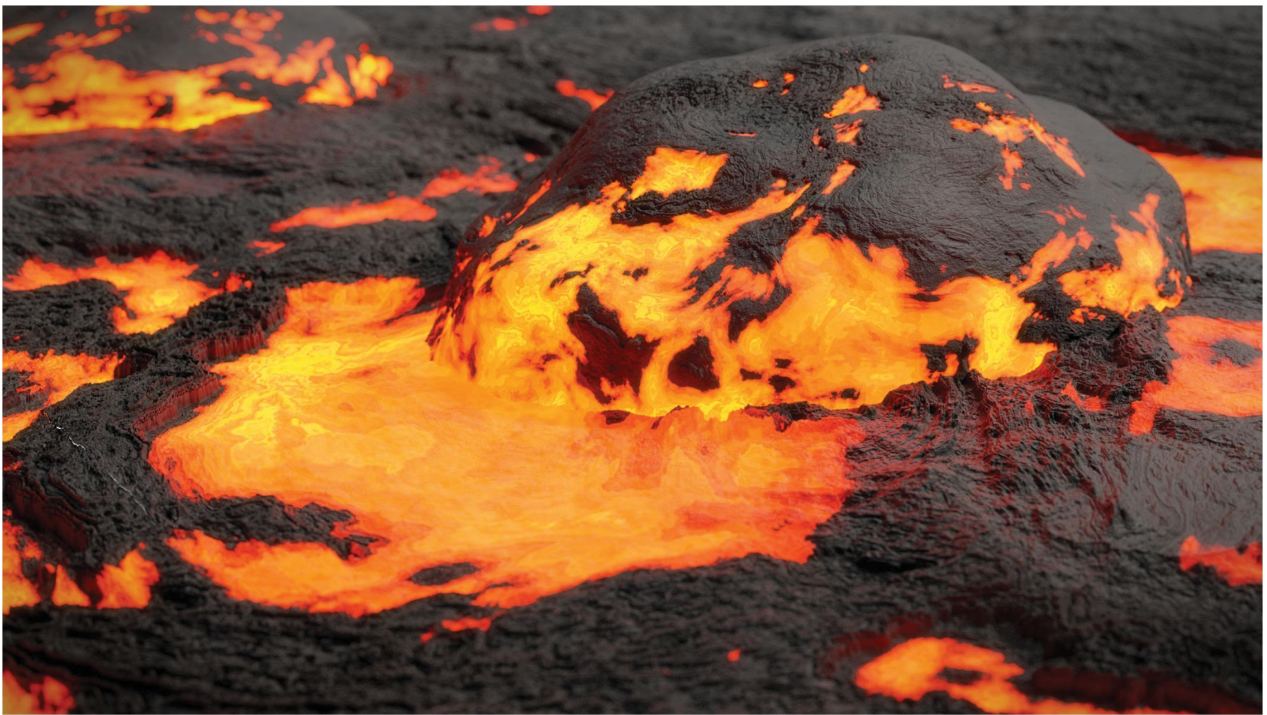

SCAN ME

BÌNH AN CTY RÈM CỬA HOME DECOR
www.remcuabinhan.com

Lava Blackout Collection

Cảm hứng từ những dòng nham thạch rực lửa

Chống nắng
Cản sáng
Chống tia UV
Shading rate ~ 99%