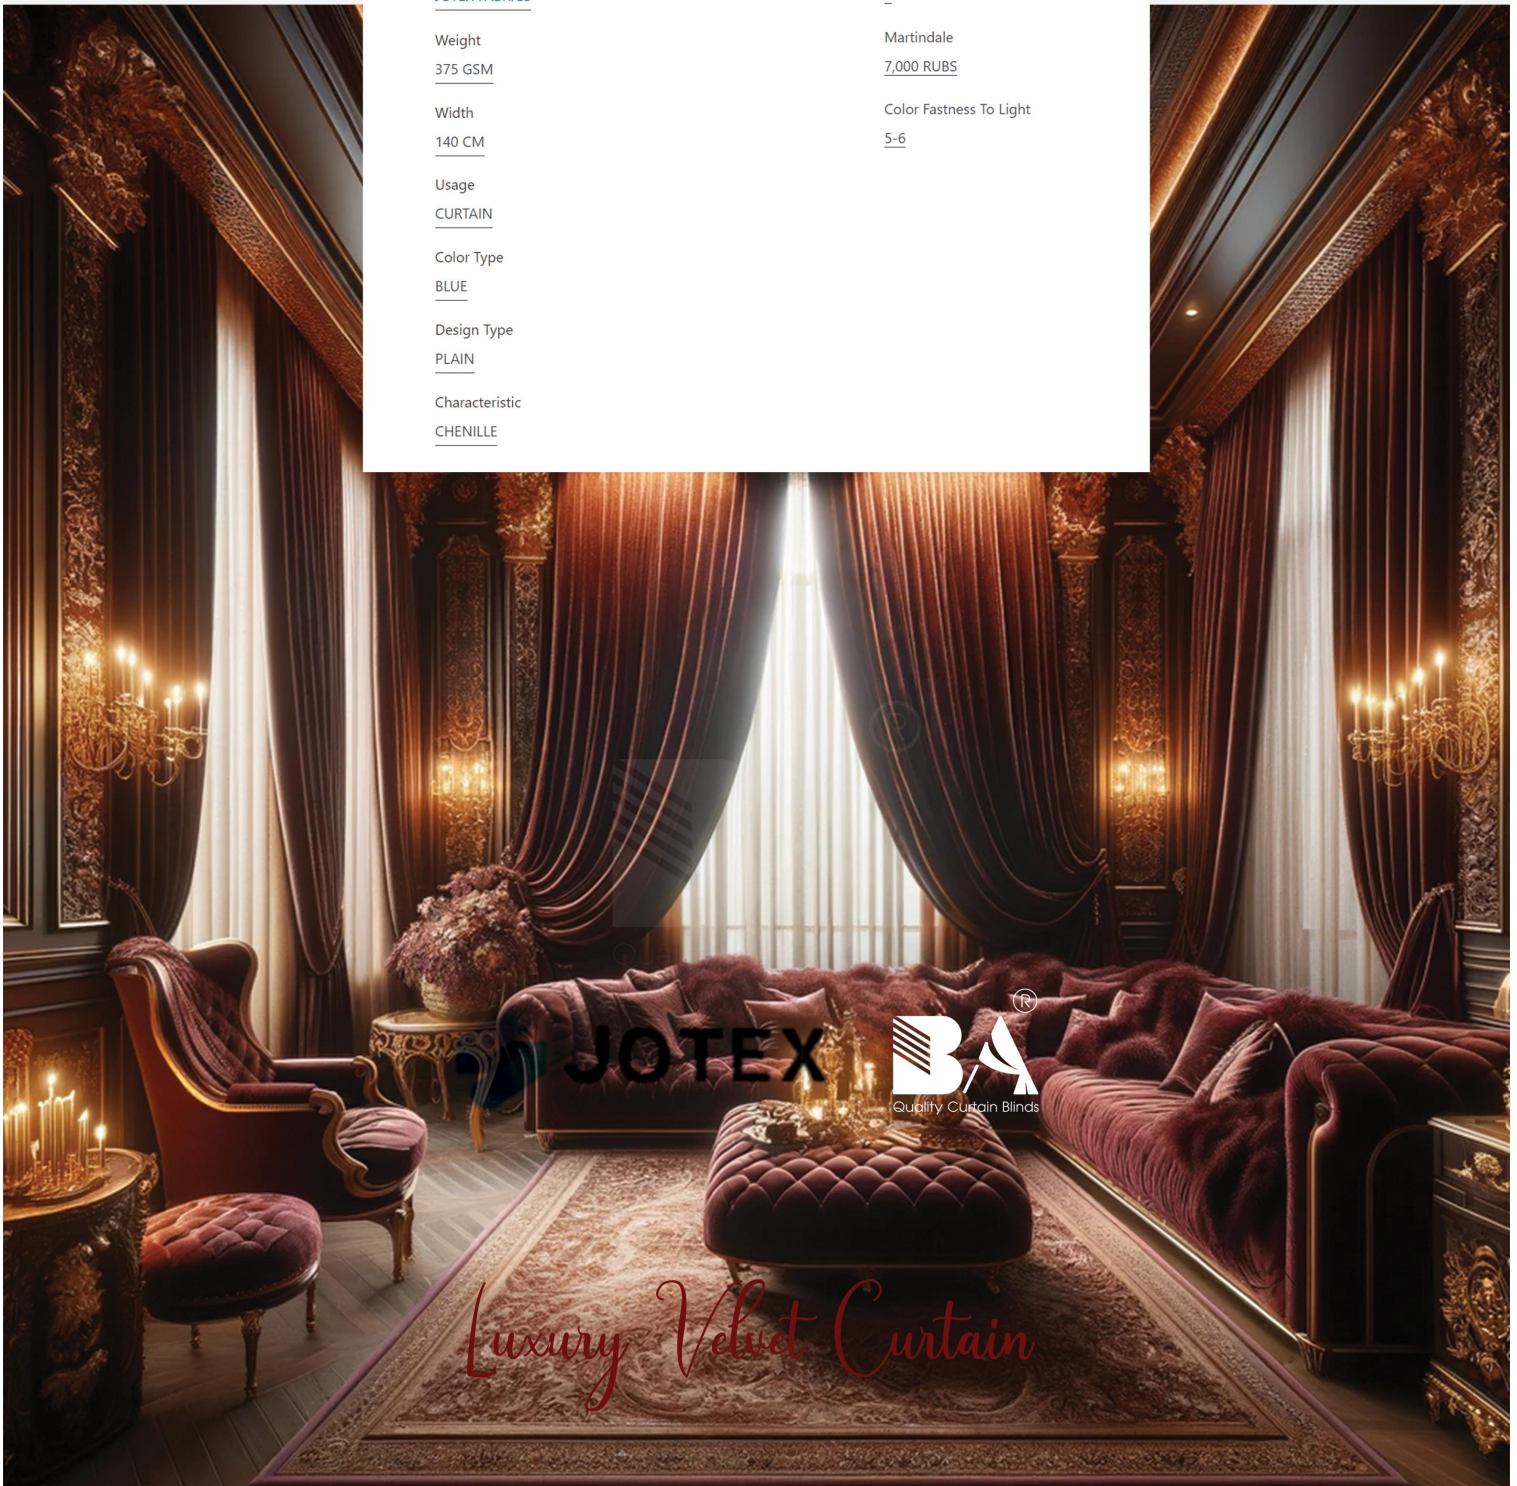

Vertical Repeat (cm)

0

Martindale

7,000 RUBS

Color Fastness To Light

5-6

BÌNH AN CTY RÈM CỬA HOME DECOR

www.remcuabinhan.com