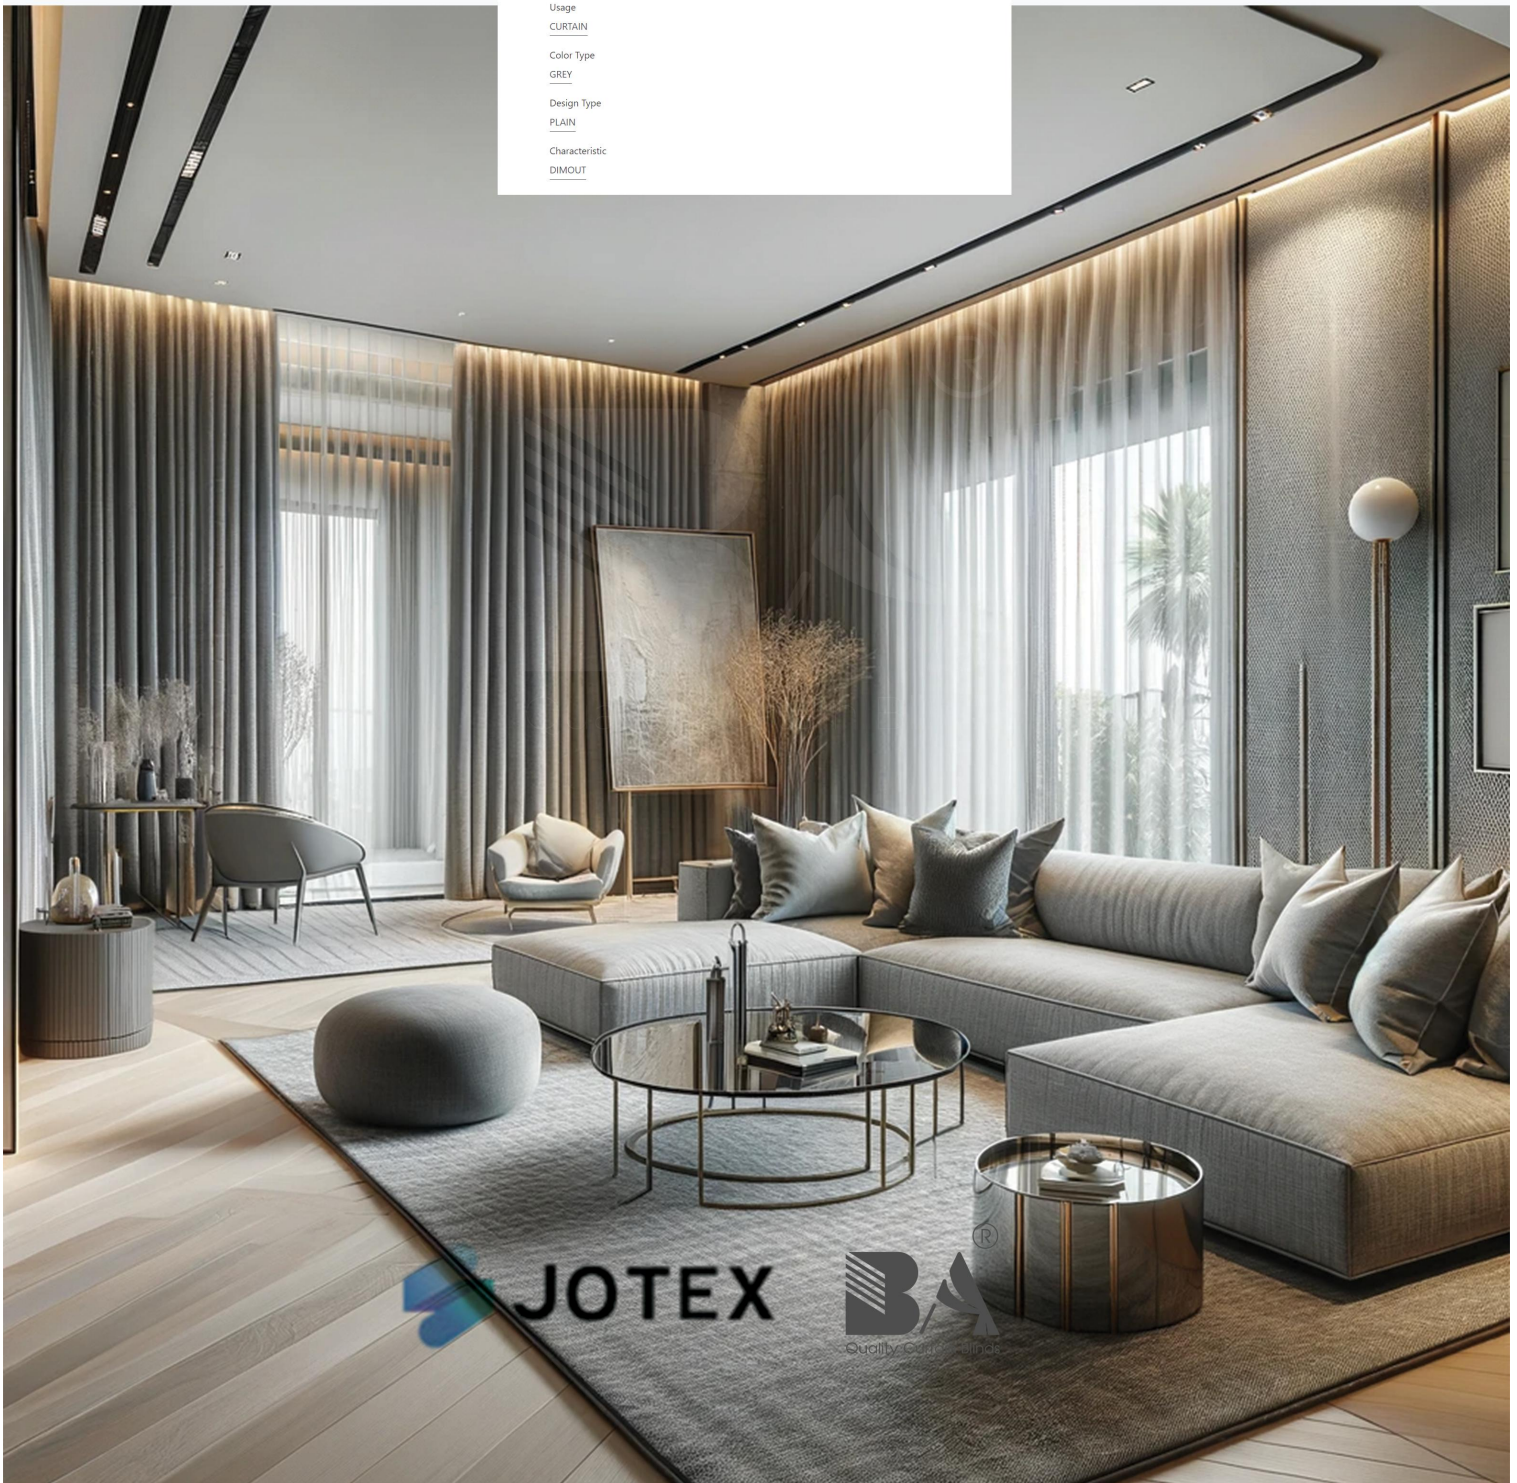

BÌNH AN CTY RÈM CỬA HOME DECOR

www.remcuabinhan.com

Textile Info

SKU	Composition
JOT0005244	100% PES
Collection	Horizontal Repeat (cm)
GLAVIN	0
Brand	Vertical Repeat (cm)
JOTEX FABRICS	0
Weight	Martindale
280 GSM	16,000 RUBS
Width	Color Fastness To Light
320 CM	4-5
Usage	
CURTAIN	
Color Type	
GREY	
Design Type	
PLAIN	
Characteristic	
DIMOUT	

JOTEX

BA
Quality Control