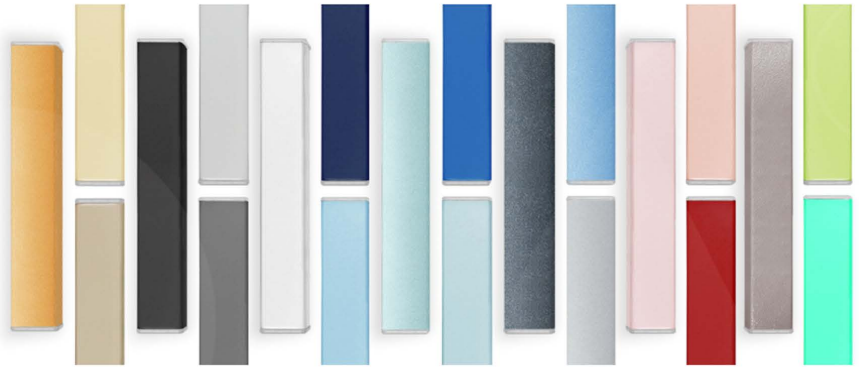

STANDARD SYSTEM

TOP & BOTTOM VARIOUS COLORS